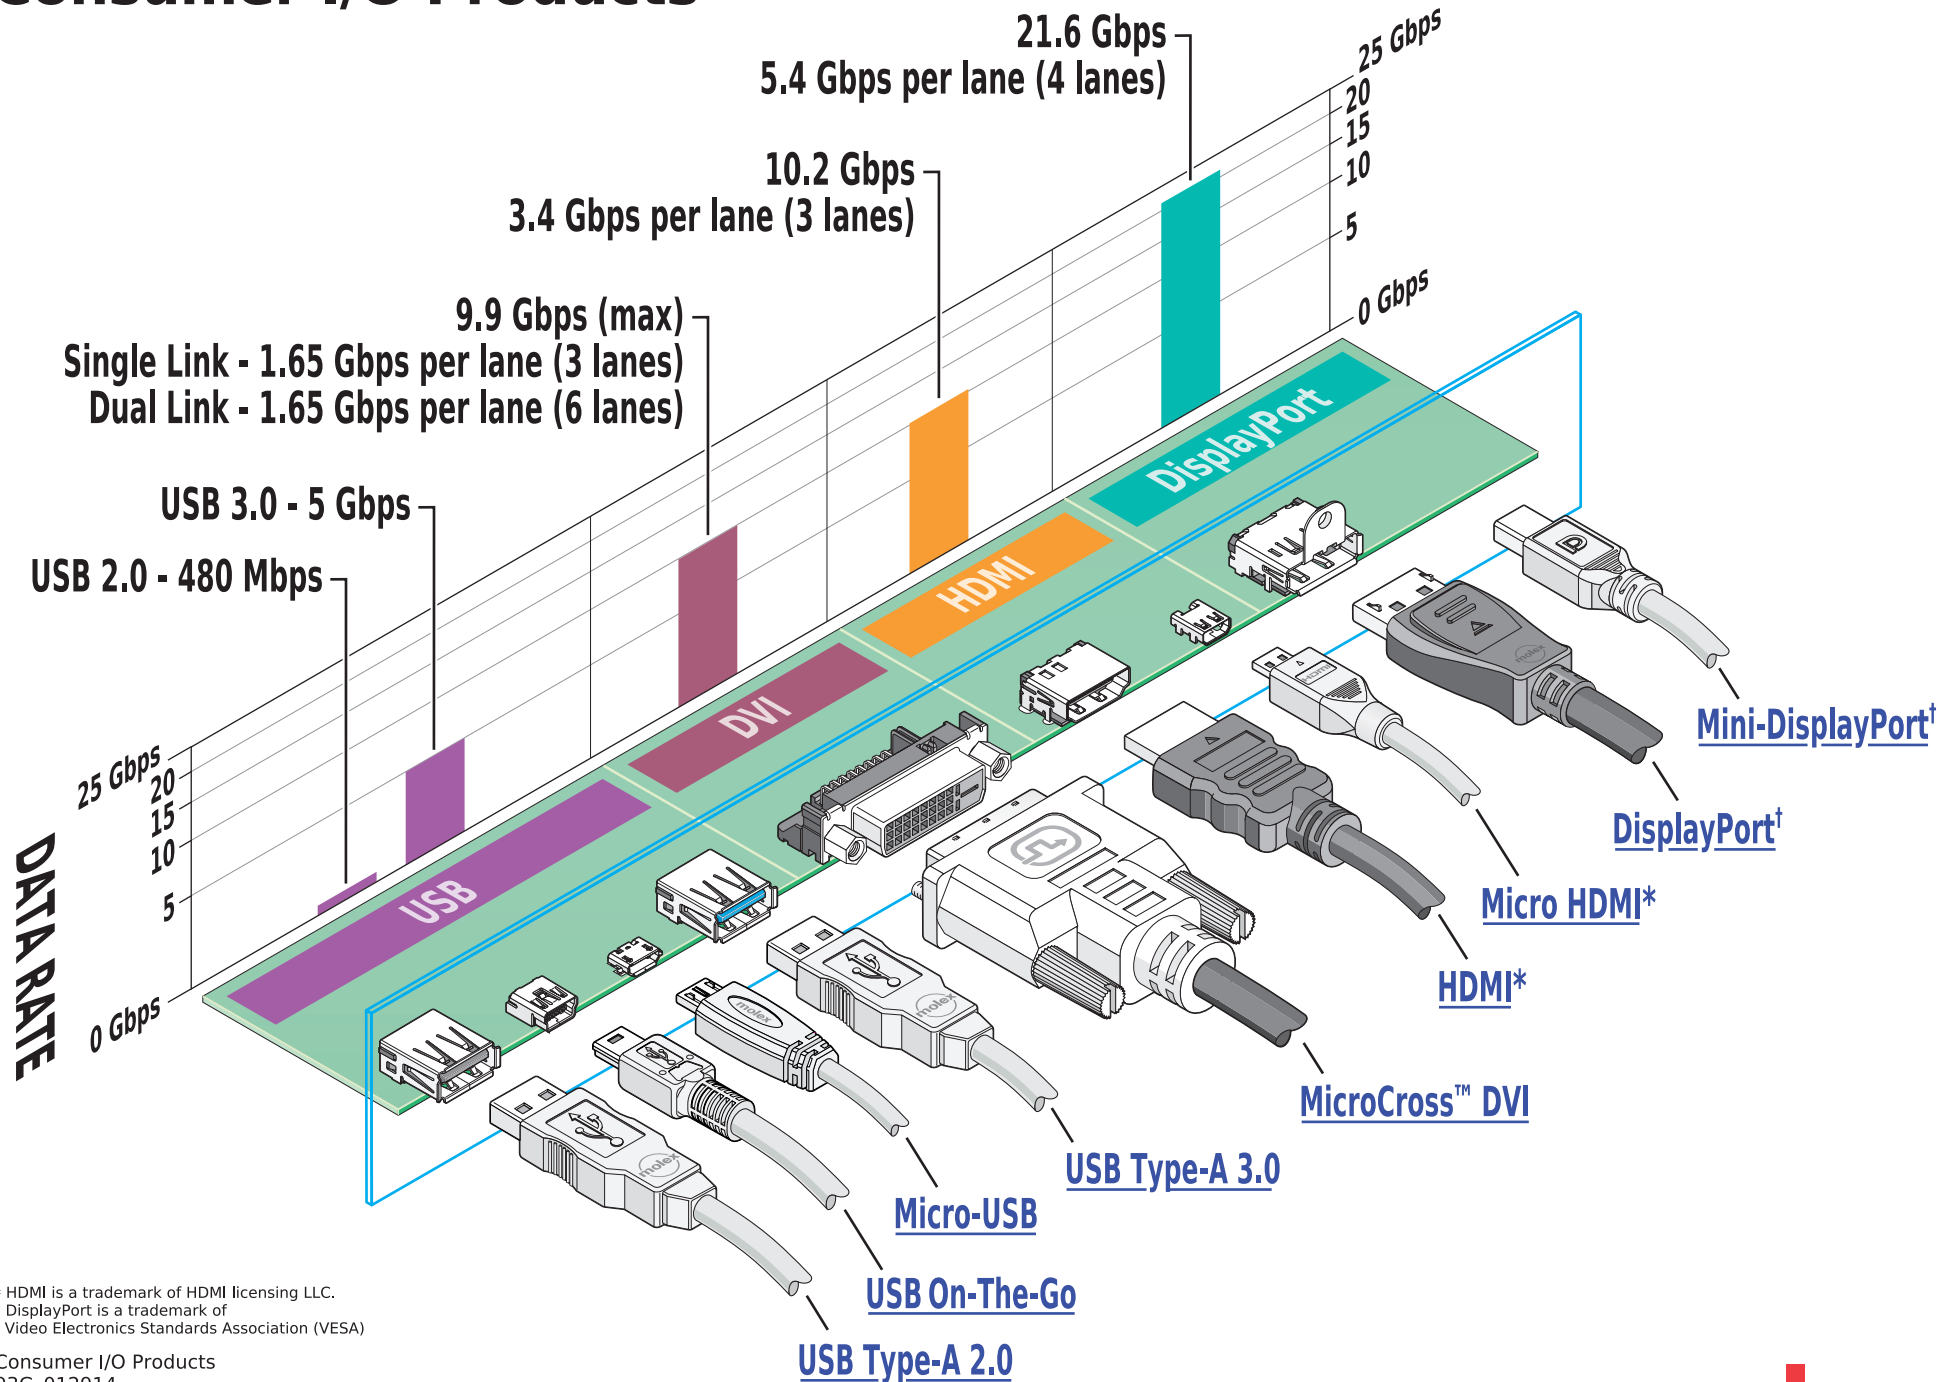

Consumer I/O Products

* HDMI is a trademark of HDMI licensing LLC.
 † DisplayPort is a trademark of Video Electronics Standards Association (VESA)