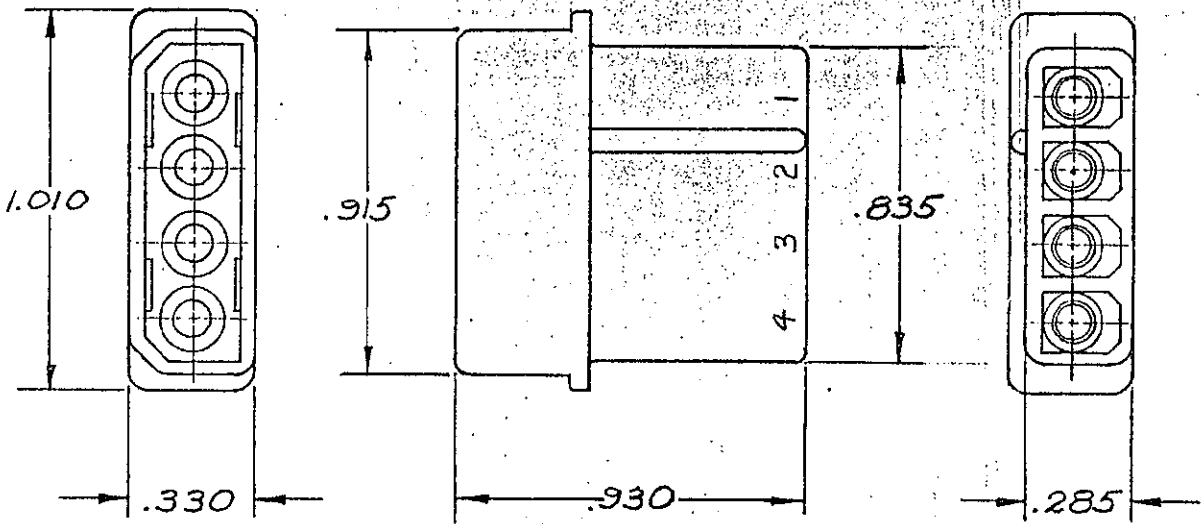

NUMBER
480426

1. THIS CAP TO USED WITH PLUGS 480424 & 480425.
2. TO BE USED WITH MATE-N-LOK PINS.

HOUSING	COLOR	REMARKS
1-480426-0	NATURAL	
1-480426-9	BLACK	
3-480426-0	NATURAL	HI-TEMP

DIMENSIONS IN INCHES. DO NOT SCALE PRINT.

CLASS .086 PIN HOUSING
TYPE #

TOLERANCE EXCEPT AS NOTED ± .015 ± .001
SCALE 2:1
LOC CM A NO 480426 REV H

NAME 4 CIRCUIT MATE-N-LOK CAP

REVISION RECORD

LTR	REVISION RECORD	DR	CHK	DATE
DR	Humble 12/21/66	DE	J.R. KUNKLE	12-27-66
CHK		APP		12/20/66