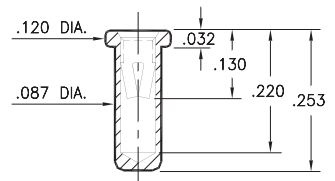

0317

0317-0-15-XX-34-XX-04-0
Solder mount in .091 min. mounting hole