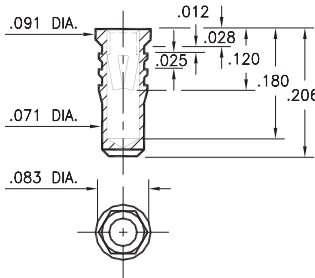

0328

0328-0-15-XX-34-XX-10-0
Hex press-fit in .079 plated through-hole