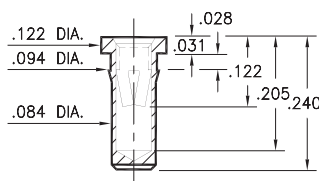

0345

0345-0-15-XX-34-XX-10-0
Press-fit in .089 mounting hole