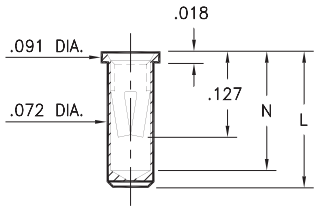

# PIN RECEPTACLES

FOR .032" - .046" DIAMETER PINS

Basic Part Number	Length L	Depth N
0327-0	.206	.180
0351-0	.226	.200
0373-0	.270	.241

### SPECIFICATIONS:

**Shell Material:** Brass Alloy 360, 1/2 Hard

**Contact Material:** Beryllium Copper Alloy 172, HT

**Dimensions:** Inches

**Tolerances On:** Lengths: ±.005

Diameters: ±.002

Angles: ± 2°

**ORDER CODE:** XXXX - X - XX - XX - 34 - XX - 10 - 0