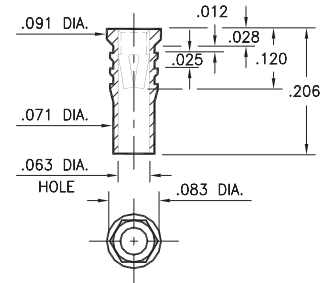

0334

0334-0-15-XX-34-XX-10-0
Hex press-fit in .079 plated through-hole