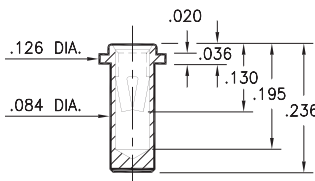

0316

0316-0-15-XX-34-XX-10-0
Solder mount in .087 min. mounting hole