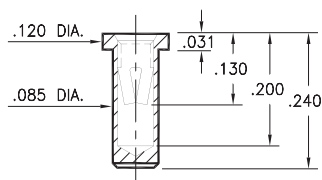

0340

0340-0-15-XX-34-XX-10-0
Solder mount in .087 min. mounting hole
Also available on 24mm wide carrier tape: 1,250 parts per 13" reel
See page 194.11 for Tape & Reel details