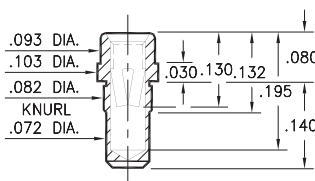

0357

0357-0-15-XX-34-XX-10-0
Press-fit in .078 mounting hole