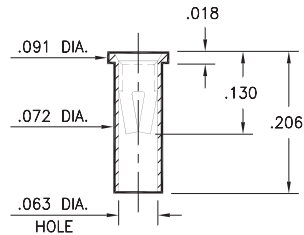

0312

0312-0-15-XX-34-XX-10-0
Solder mount in .075 min. mounting hole
Also available on 12mm wide carrier tape: 1,400 parts per 13" reel
See page 194.11 for Tape & Reel details