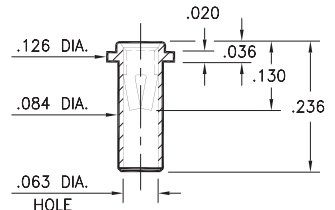

### SPECIFICATIONS:

**Shell Material:** Brass Alloy 360, 1/2 Hard

**Contact Material:** Beryllium Copper Alloy 172, HT

**Dimensions:** Inches

**Tolerances On:** Lengths: ±.005

Diameters: ±.002

Angles: ± 2°

**ORDER CODE:** XXXX - X - XX - XX - 34 - XX - 10 - 0