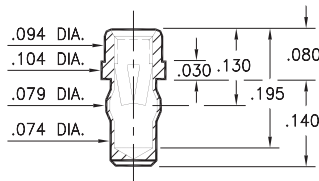

0333

0333-0-42-XX-34-XX-10-0
Press-fit in .076 mounting hole