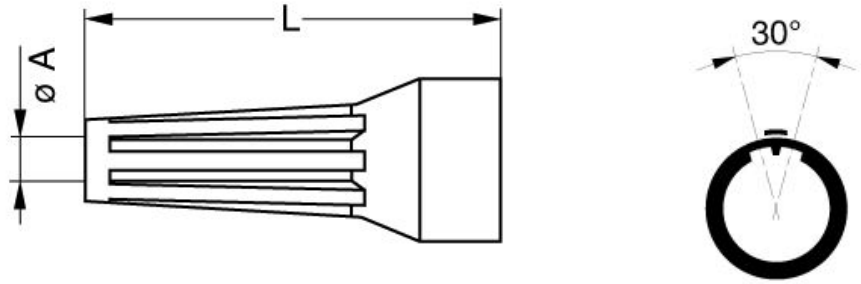

[Catalog](#)

TECHNICAL DETAILS

Mechanics

Shell Style/Model	GMA*: Bend relief White
Keying	2 keys (alpha=30, plug: male contacts, receptacle: female contacts)
Housing Material	Brass (gold plated [ISO 27874]) shell, collet nut, brass latch sleeve and mid pieces
Variant	B : White
Weight	1.73 g

DRAWINGS

Dimensions

	A	L
mm.	6.0	36
in.	0,24	1,42

RECOMMENDED BY LEMO

Tools

LEMO products and services are provided "as is". LEMO makes no warranties or representations with regard to LEMO product & services or use of them, express, implied or statutory, including for accuracy, completeness, or security. The user is fully responsible for his products and applications using LEMO components.