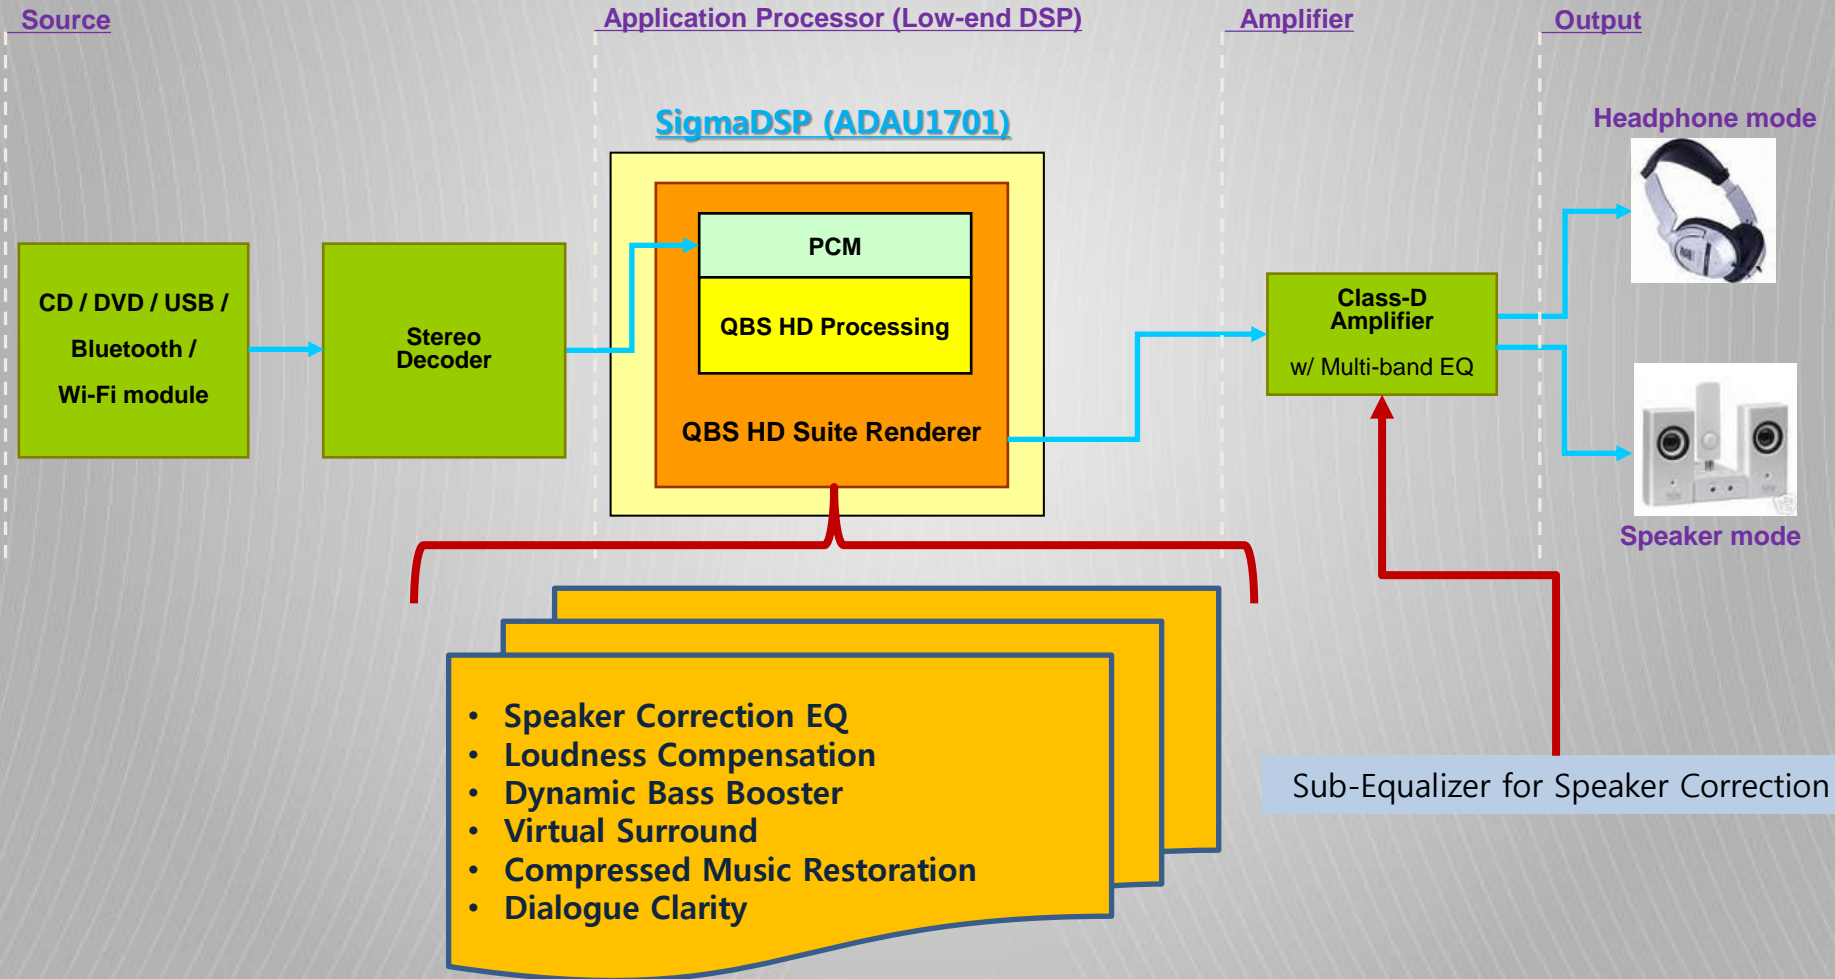

• **QBS HD Suite Sound Solutions in ADI SigmaDSP ADAU1701**

EXPAMEDIA, Inc.

QBS Sound

QBS HD Sound Solutions :

Key Features of QBS HD

Contact

- *Speaker Response Correction Algorithm (PEQ & GEQ)*
- *Loudness Compensation*
- *Dynamic Bass Booster*
- *Virtual Surround Sound*
- *Compressed Music Restoration (MP3 Enhancement)*
- *Dialog Clarity*

• How to implement QBS HD Suite into SigmaDSP ADAU1701

• QBS HD Suite Sound Solutions in ADI DSP Family

QBS HD Suite	SigmaDSP	Sigma300	Blackfin	SHARC
Speaker Correction EQ Service	Available	Available	Available	Available
GEQ/PEQ	SigmaStudio by ADI	SigmaStudio by ADI	Yes	Yes
Loudness Compensation	Yes	Yes	Yes	Yes
Dynamic Bass Booster	Yes	Yes	Yes	Yes
Virtual Surround	Yes	Yes	Yes	Yes
Compressed Music Restoration	Yes	Yes	Yes	Yes
Dialogue Clarity	Yes	Yes	Yes	Yes
Auto Volume Equalizer	N/A	Available	Yes	Yes