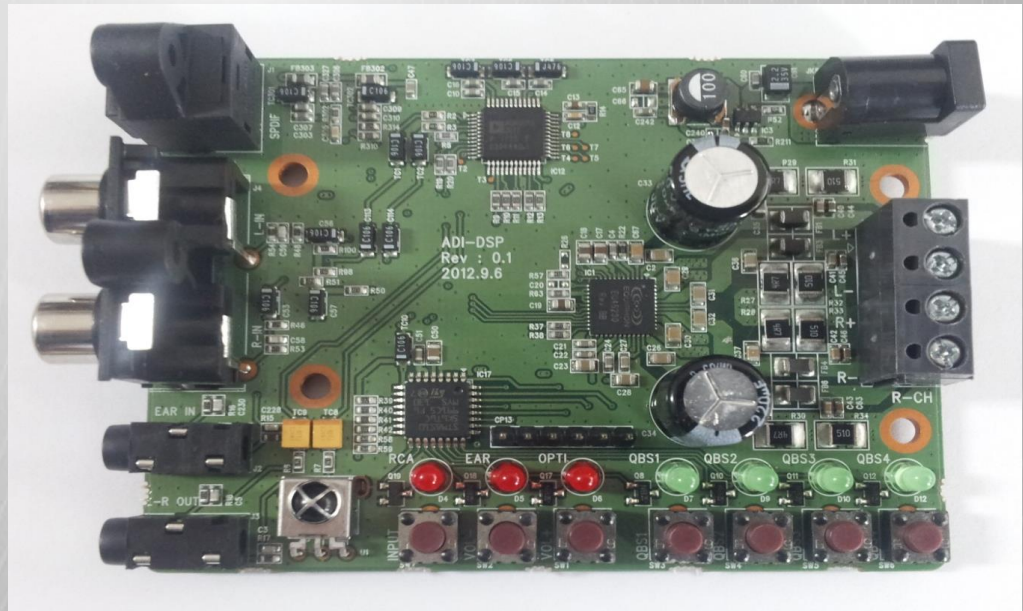

• **QBS HD Suite Sound Solutions in ADI SigmaDSP ADAU1701**

EXPAMEDIA, Inc.

QBS Sound

QBS HD Sound Solutions :

Key Features of QBS HD

Contact

- *Speaker Response Correction Algorithm (PEQ & GEQ)*
- *Loudness Compensation*
- *Dynamic Bass Booster*
- *Virtual Surround Sound*
- *Compressed Music Restoration (MP3 Enhancement)*
- *Dialog Clarity*

• How to implement QBS HD Suite into SigmaDSP ADAU1701

• QBS HD Suite Sound Solutions in ADI DSP Family

QBS HD Suite	SigmaDSP	Sigma300	Blackfin	SHARC
Speaker Correction EQ Service	Available	Available	Available	Available
GEQ/PEQ	SigmaStudio by ADI	SigmaStudio by ADI	Yes	Yes
Loudness Compensation	Yes	Yes	Yes	Yes
Dynamic Bass Booster	Yes	Yes	Yes	Yes
Virtual Surround	Yes	Yes	Yes	Yes
Compressed Music Restoration	Yes	Yes	Yes	Yes
Dialogue Clarity	Yes	Yes	Yes	Yes
Auto Volume Equalizer	N/A	Available	Yes	Yes