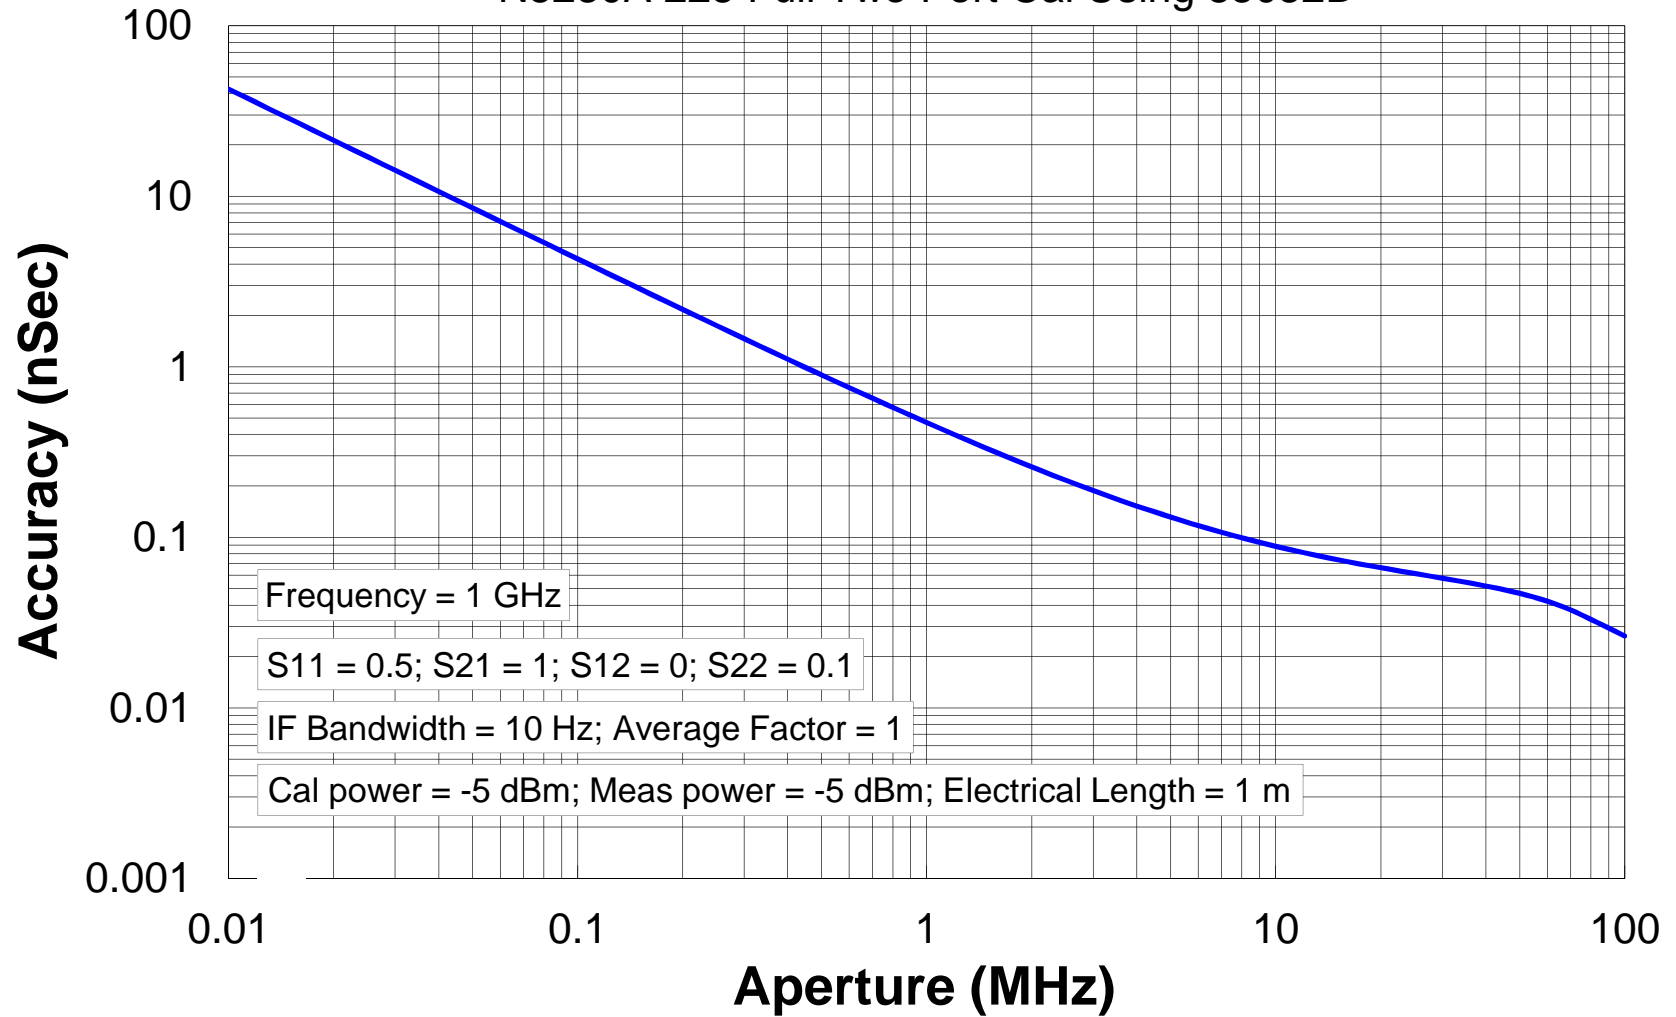

# Group Delay Accuracy (Typical)

N5230A 225 Full Two Port Cal Using 85052D