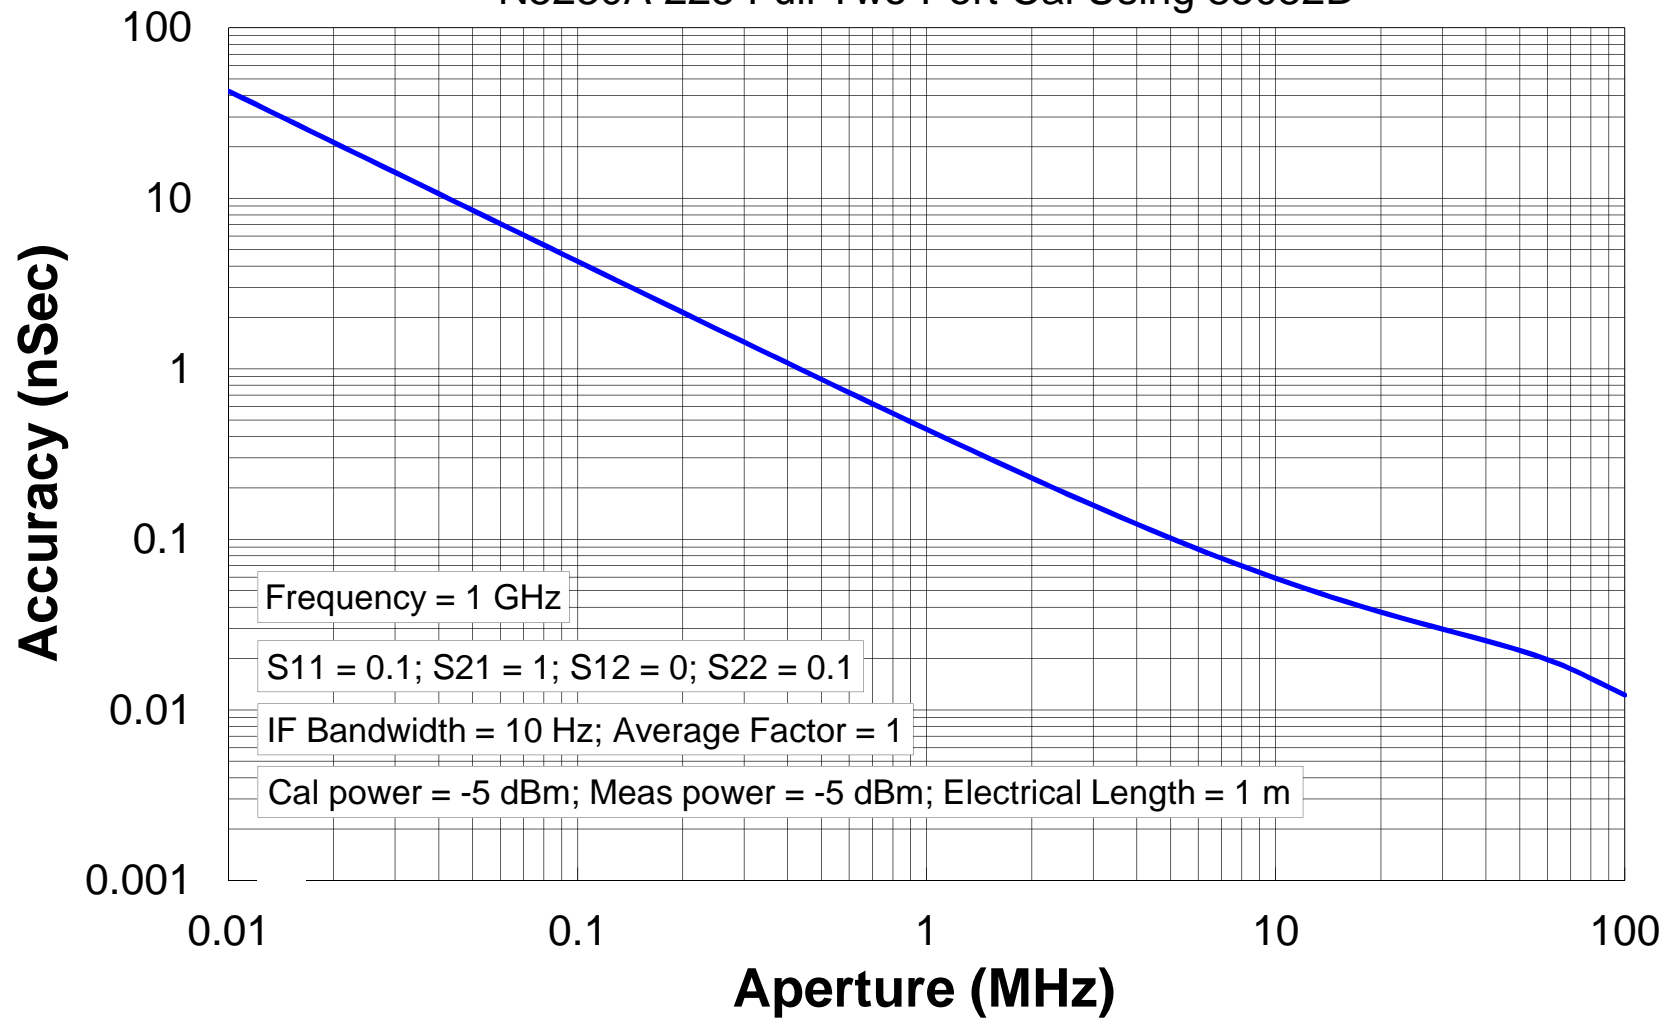

# Group Delay Accuracy (Typical)

N5230A 225 Full Two Port Cal Using 85052D