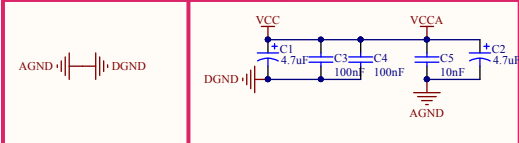

Motor Control

NRF2401

Linux Control Board

Motor Control

MPU6050&HMC5883

Jlink

Header 4X2H

Title Linux航模		
Size A3	Number	Revision THREE
Date: 2015/1/23	Sheet of 1/1	Drawn By: L.mux
File: F:\四洲飞机\Linux航模\Linux航模.Sch		