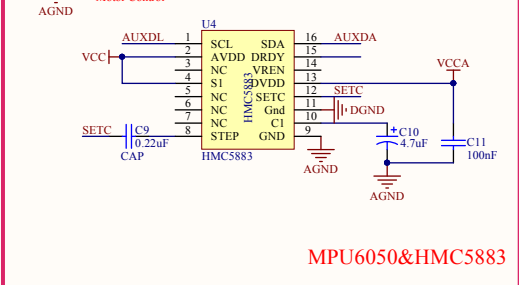

Motor Control

NRF2401

Linux Control Board

Motor Control

MPU6050&HMC5883

Jlink

Header 4X2H

Title Linux航模		
Size A3	Number	Revision THREE
Date: 2015/1/23	Sheet of 1/1	Drawn By: L.mux
File: F:\四洲飞机\Linux航模\Linux航模.Sch		