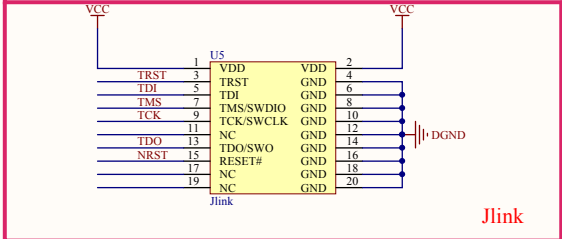

Motor Control

NRF2401

Linux Control Board

Motor Control

MPU6050&HMC5883

Jlink

Header 4X2H

Title Linux航模		
Size A3	Number	Revision THREE
Date: 2015/1/23	Sheet of 1/1	Drawn By: L.mux
File: F:\四洲飞机\Linux航模\Linux航模.Sch		