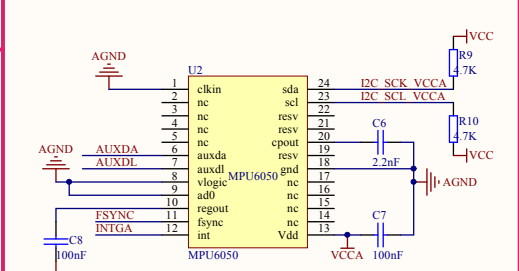

Motor Control

NRF2401

Linux Control Board

Motor Control

MPU6050&HMC5883

Jlink

Header 4X2H

Title Linux航模		
Size A3	Number	Revision THREE
Date: 2015/1/23	Sheet of 1/1	Drawn By: L.mux
File: F:\四洲飞机\Linux航模\Linux航模.Sch		