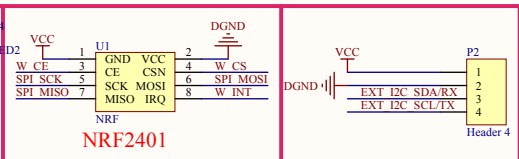

Motor Control

NRF2401

Linux Control Board

Motor Control

MPU6050&HMC5883

Jlink

Header 4X2H

Title Linux航模		
Size A3	Number	Revision THREE
Date: 2015/1/23	Sheet of 1/1	Drawn By: L.mux
File: F:\四洲飞机\Linux航模\Linux航模.Sch		