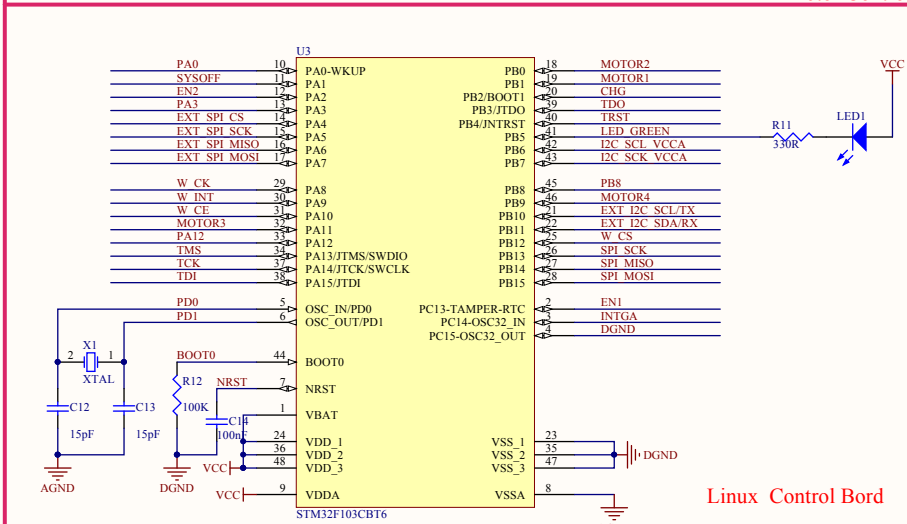

Motor Control

NRF2401

Linux Control Board

Motor Control

MPU6050&HMC5883

Jlink

Header 4X2H

Title Linux航模		
Size A3	Number	Revision THREE
Date: 2015/1/23	Sheet of 1/1	Drawn By: L.mux
File: F:\四洲飞机\Linux航模\Linux航模.Sch		