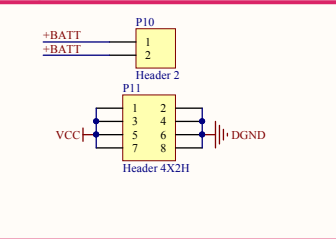

Motor Control

NRF2401

Linux Control Board

Motor Control

MPU6050&HMC5883

Jlink

Header 4X2H

Title Linux航模		
Size A3	Number	Revision THREE
Date: 2015/1/23	Sheet of 1/1	Drawn By: L.mux
File: F:\四洲飞机\Linux航模\Linux航模.Sch		