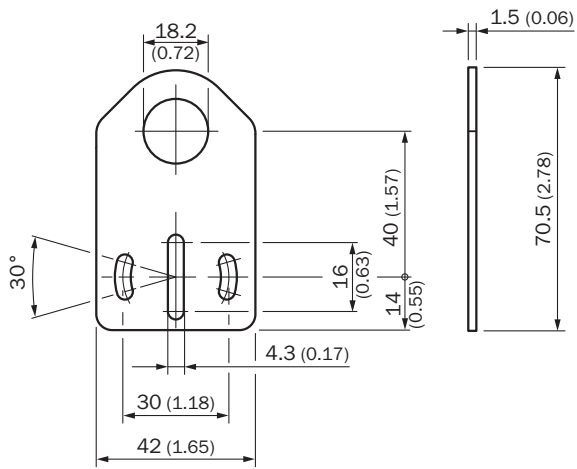

Dimensional drawing (Dimensions in mm (inch))