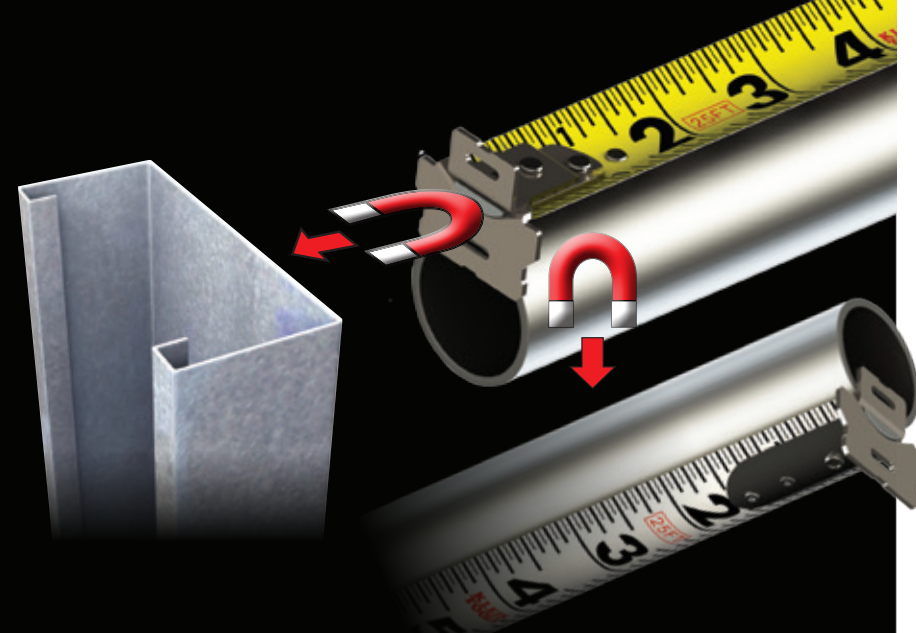

FIND YOUR LINE™

Klein's innovative markings and rugged rubberized industrial design measures up to any task the jobsite demands!

TAPE MEASURES

Tape Measure Holders

TAPE MEASURES

Cat. No.	UPC 0-92644+	Description
86125	86125-3	25 Ft. Single Hook Tape Measure (Non-Magnetic)
86216	86216-8	16 Ft. Double Hook Magnetic Tape Measure
86225	86225-0	25 Ft. Double Hook Magnetic Tape Measure
86230	86230-4	30 Ft. Double Hook Magnetic Tape Measure
86315	86315-8	5m Double Hook Magnetic Tape Measure - Metric
86375	86375-2	7.5m Double Hook Magnetic Tape Measure - Metric

Metric versions
conveniently show
both centimeters
and inches

Up to
9-1/2 FT. (3m)
STAND-OUT

DOUBLE SIDED BLADES
for multiple viewing positions*

**RETRACTION
SPEED BRAKE**

CONTROLS BLADE SPEED AND PROTECTS
FINGERS FROM HAVING TO TOUCH BLADE

MAGNETIC END HOOKS
WITH DUAL ANGLE POLARITY
attaches to conduit and steel studs
to easily read from above or below*

SUPER-SIZED POCKET CLIP
holds securely to wide belts
and extends deep into pockets

**HEAVY-DUTY
NYLON COATING**
protects printing on blades