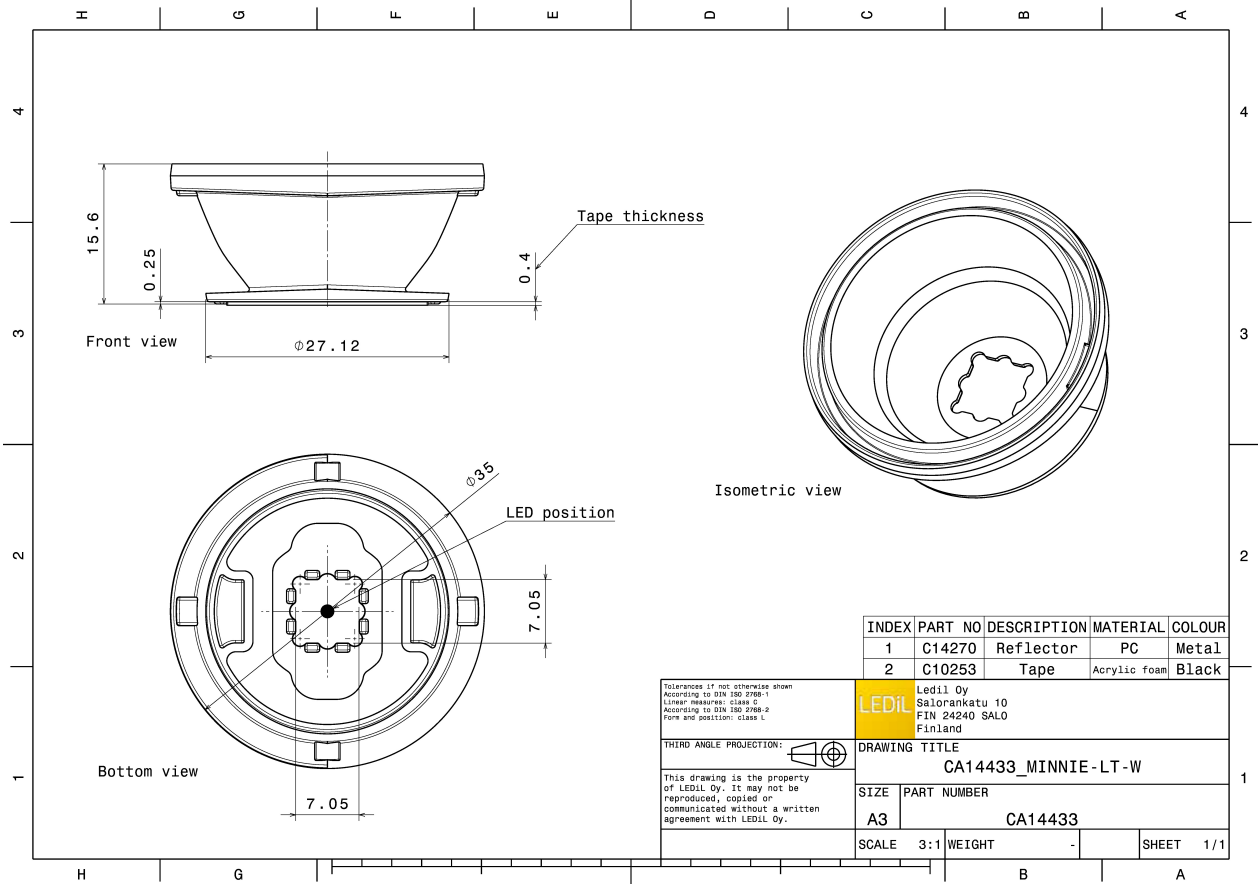

See also our general installation guide: www.ledil.com/installation_guide