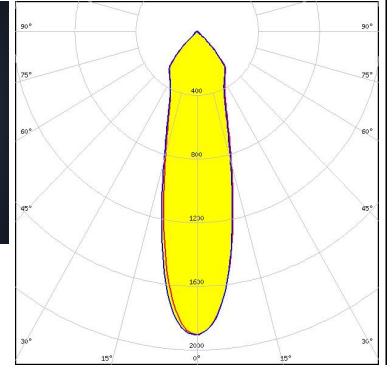

CREE LED

LED XHP50
FWHM / FWTM 27.0° / 86.0°
Efficiency 92 %
Peak intensity 1.9 cd/lm
LEDs/each optic 1
Light colour White
Required components: