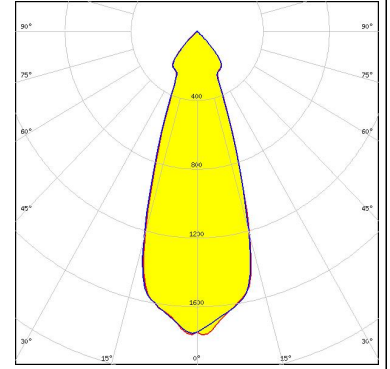

### TECHNICAL SPECIFICATIONS:

Dimensions	Ø 35.0 mm
Height	15.6 mm
Fastening	tape
ROHS compliant	yes ⓘ

##### plessey

LED PLW7070  
 FWHM / FWTM 31.0° / 85.0°  
 Efficiency 90 %  
 Peak intensity 1.8 cd/lm  
 LEDs/each optic 1  
 Light colour White  
 Required components:

### PHOTOMETRIC DATA (SIMULATED):

LED XHP50.2  
FWHM / FWTM 27.0° / 76.0°  
Efficiency 88 %  
Peak intensity 2.4 cd/lm  
LEDs/each optic 1  
Light colour White  
Required components:

LED XHP70.3 HD  
FWHM / FWTM 36.0° / 84.0°  
Efficiency 89 %  
Peak intensity 1.8 cd/lm  
LEDs/each optic 1  
Light colour White  
Required components:

### GENERAL INFORMATION:

NOTE: The typical beam angle will be changed by different color, chip size and chip position tolerance. The typical total beam angle is the full angle measured where the luminous intensity is half of the peak value.