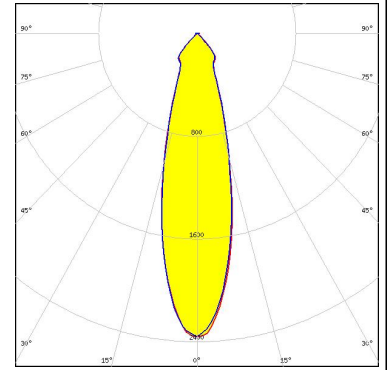

##### LUMILEDS

LED LUXEON M/MX  
 FWHM / FWTM 30.0° / 84.0°  
 Efficiency 92 %  
 Peak intensity 2.1 cd/lm  
 LEDs/each optic 1  
 Light colour White  
 Required components:

##### plessey

LED PLW7070  
 FWHM / FWTM 31.0° / 85.0°  
 Efficiency 90 %  
 Peak intensity 1.8 cd/lm  
 LEDs/each optic 1  
 Light colour White  
 Required components:

### PHOTOMETRIC DATA (SIMULATED):

LED XHP50.2  
FWHM / FWTM 27.0° / 76.0°  
Efficiency 88 %  
Peak intensity 2.4 cd/lm  
LEDs/each optic 1  
Light colour White  
Required components:

LED XHP70.3 HD  
FWHM / FWTM 36.0° / 84.0°  
Efficiency 89 %  
Peak intensity 1.8 cd/lm  
LEDs/each optic 1  
Light colour White  
Required components:

### GENERAL INFORMATION:

NOTE: The typical beam angle will be changed by different color, chip size and chip position tolerance. The typical total beam angle is the full angle measured where the luminous intensity is half of the peak value.