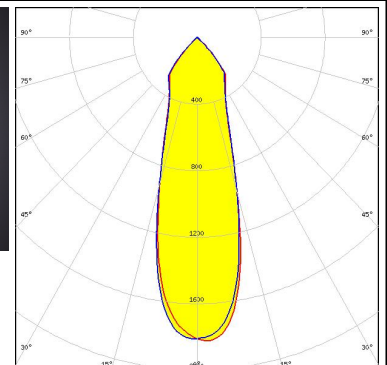

plessey

LED PLW7070
FWHM / FWTM 31.0° / 85.0°
Efficiency 90 %
Peak intensity 1.8 cd/lm
LEDs/each optic 1
Light colour White
Required components: