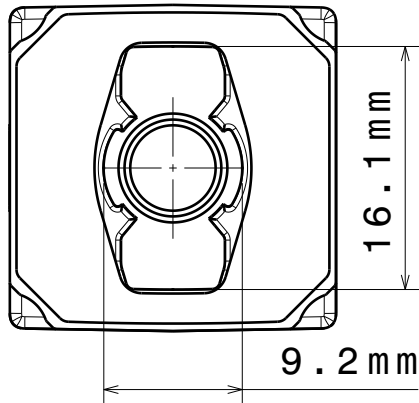

D

C

B

A

4

4

3

3

2

2

Materials:
Lens PC
Holder PC
Tape PU Foam with PSA

This drawing is our property.
It can't be reproduced
or communicated without
our written agreement.

L
T
F
F

e
e
i
i
N
n

d

h

DRAWING TITLE

Datasheet SSS-series assy

1

1

DRAWN BY R	DATE M 02.10.2007
CHECKED BY H	DATE 02.10.2007
DESIGNED BY HH	DATE 02.10.2007

SIZE A4	DRAWING NUMBER	REV 1
SCALE 2:1	WEIGHT (g) 4.5	SHEET 1/1

D

A