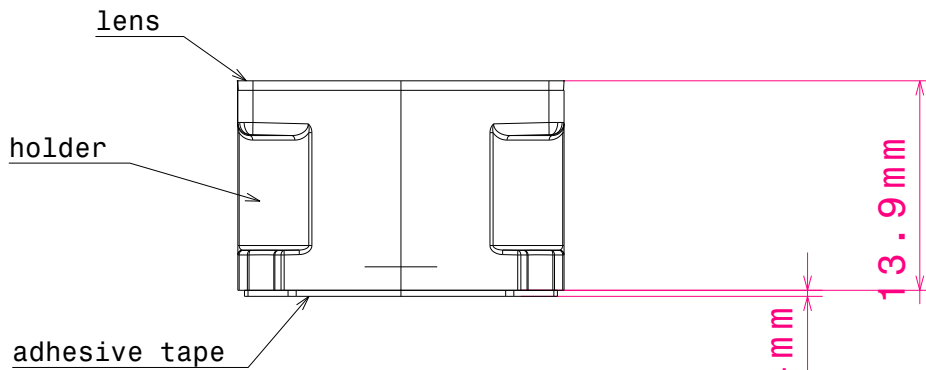

2

2

Materials:
 Lens PC
 Holder PC
 Tape PU Foam with PSA

This drawing is our property.
 It can't be reproduced
 or communicated without
 our written agreement.

L
T
F
F

e
e
i
i
N
n

d

h

DRAWING TITLE

Datasheet SSS-series assy

1

1

DRAWN BY R	DATE M 02.10.2007
CHECKED BY H	DATE 02.10.2007
DESIGNED BY HH	DATE 02.10.2007

SIZE A4	DRAWING NUMBER	REV 1
SCALE 2:1	WEIGHT (g) 4.5	SHEET 1/1

D

A