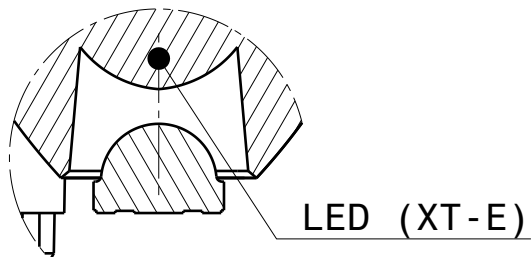

D

C

B

A

4

4

Detail B
Scale: 5:1

3

3

Section view A-A
Scale: 1:1

Isometric view
Scale: 1:1

2

2

INDEX	PART NO	DESCRIPTION	MATERIAL	COLOUR
1	ANNA-40-7-series		PMMA	

Tolerances if not otherwise shown
According to DIN ISO 2768-1
Linear measures:
Up to 30mm class M, otherwise class C.
According to DIN ISO 2768-2
Form and position: class L

SIZE PART NUMBER

A4

-

SCALE 1:1 WEIGHT 7,60 g SHEET 1/1

D

A

1

Mouser Electronics