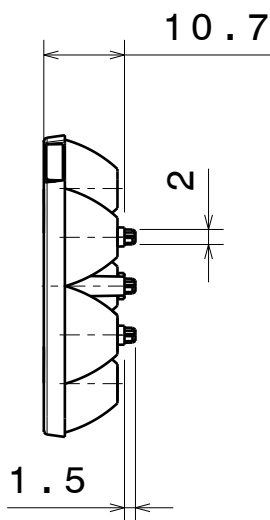

D

C

B

A

4

4

Detail B
Scale: 5:1

3

3

Section view A-A
Scale: 1:1

Isometric view
Scale: 1:1

2

2

INDEX	PART NO	DESCRIPTION	MATERIAL	COLOUR
1	ANNA-40-7-series		PMMA	

Tolerances if not otherwise shown
According to DIN ISO 2768-1
Linear measures:
Up to 30mm class M, otherwise class C.
According to DIN ISO 2768-2
Form and position: class L

SIZE PART NUMBER

A4

-

SCALE 1:1 WEIGHT 7,60 g SHEET 1/1

D

A

1

Mouser Electronics