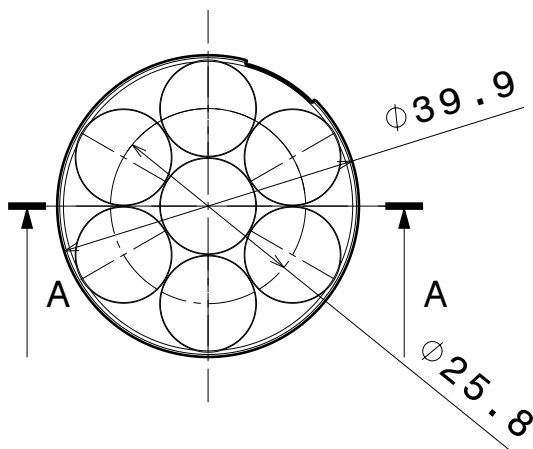

D

C

B

A

4

4

Detail B
Scale: 5:1

3

3

Section view A-A
Scale: 1:1

Isometric view
Scale: 1:1

2

2

INDEX	PART NO	DESCRIPTION	MATERIAL	COLOUR
1	ANNA-40-7-series		PMMA	

Tolerances if not otherwise shown
According to DIN ISO 2768-1
Linear measures:
Up to 30mm class M, otherwise class C.
According to DIN ISO 2768-2
Form and position: class L

SIZE PART NUMBER

A4

-

SCALE 1:1 WEIGHT 7,60 g SHEET 1/1

D

A

1

Mouser Electronics