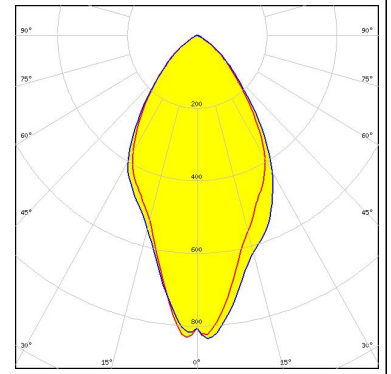

#### PHOTOMETRIC DATA (MEASURED):

### SAMSUNG

LED LH181B  
FWHM / FWTM 73.0° / 114.0°  
Efficiency 75 %  
Peak intensity 0.6 cd/lm  
LEDs/each optic 1  
Light colour White  
Required components:

#### PHOTOMETRIC DATA (SIMULATED):

LED	LUXEON IR 2720
FWHM / FWTM	57.0° / 105.0°
Efficiency	82 %
Peak intensity	0.8 cd/lm
LEDs/each optic	1
Light colour	IR
Required components:	

### GENERAL INFORMATION:

NOTE: The typical beam angle will be changed by different color, chip size and chip position tolerance. The typical total beam angle is the full angle measured where the luminous intensity is half of the peak value.