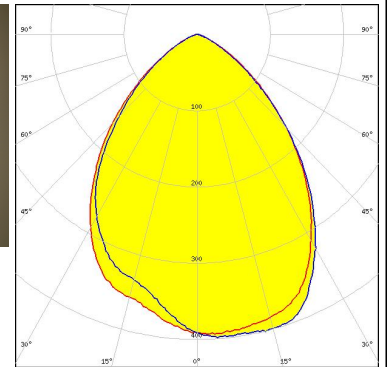

### TECHNICAL SPECIFICATIONS:

Dimensions	Ø 9.9 mm
Height	6.6 mm
Fastening	glue, pin
ROHS compliant	yes ⓘ

#### PHOTOMETRIC DATA (MEASURED):

LED LUXEON Rebel  
 FWHM / FWTM 80.0°  
 Efficiency 79 %  
 LEDs/each optic 1  
 Light colour White  
 Required components:

LED NCSxx19A  
 FWHM / FWTM 76.0° / 118.0°  
 Efficiency 79 %  
 Peak intensity 0.5 cd/lm  
 LEDs/each optic 1  
 Light colour White  
 Required components:

LED NVSxx19B/NVSxx19C  
 FWHM / FWTM 83.0° / 123.0°  
 Efficiency 69 %  
 Peak intensity 0.4 cd/lm  
 LEDs/each optic 1  
 Light colour White  
 Required components:

LED LH181A  
 FWHM / FWTM 68.0° / 110.0°  
 Efficiency 73 %  
 Peak intensity 0.6 cd/lm  
 LEDs/each optic 1  
 Light colour White  
 Required components:

#### PHOTOMETRIC DATA (MEASURED):