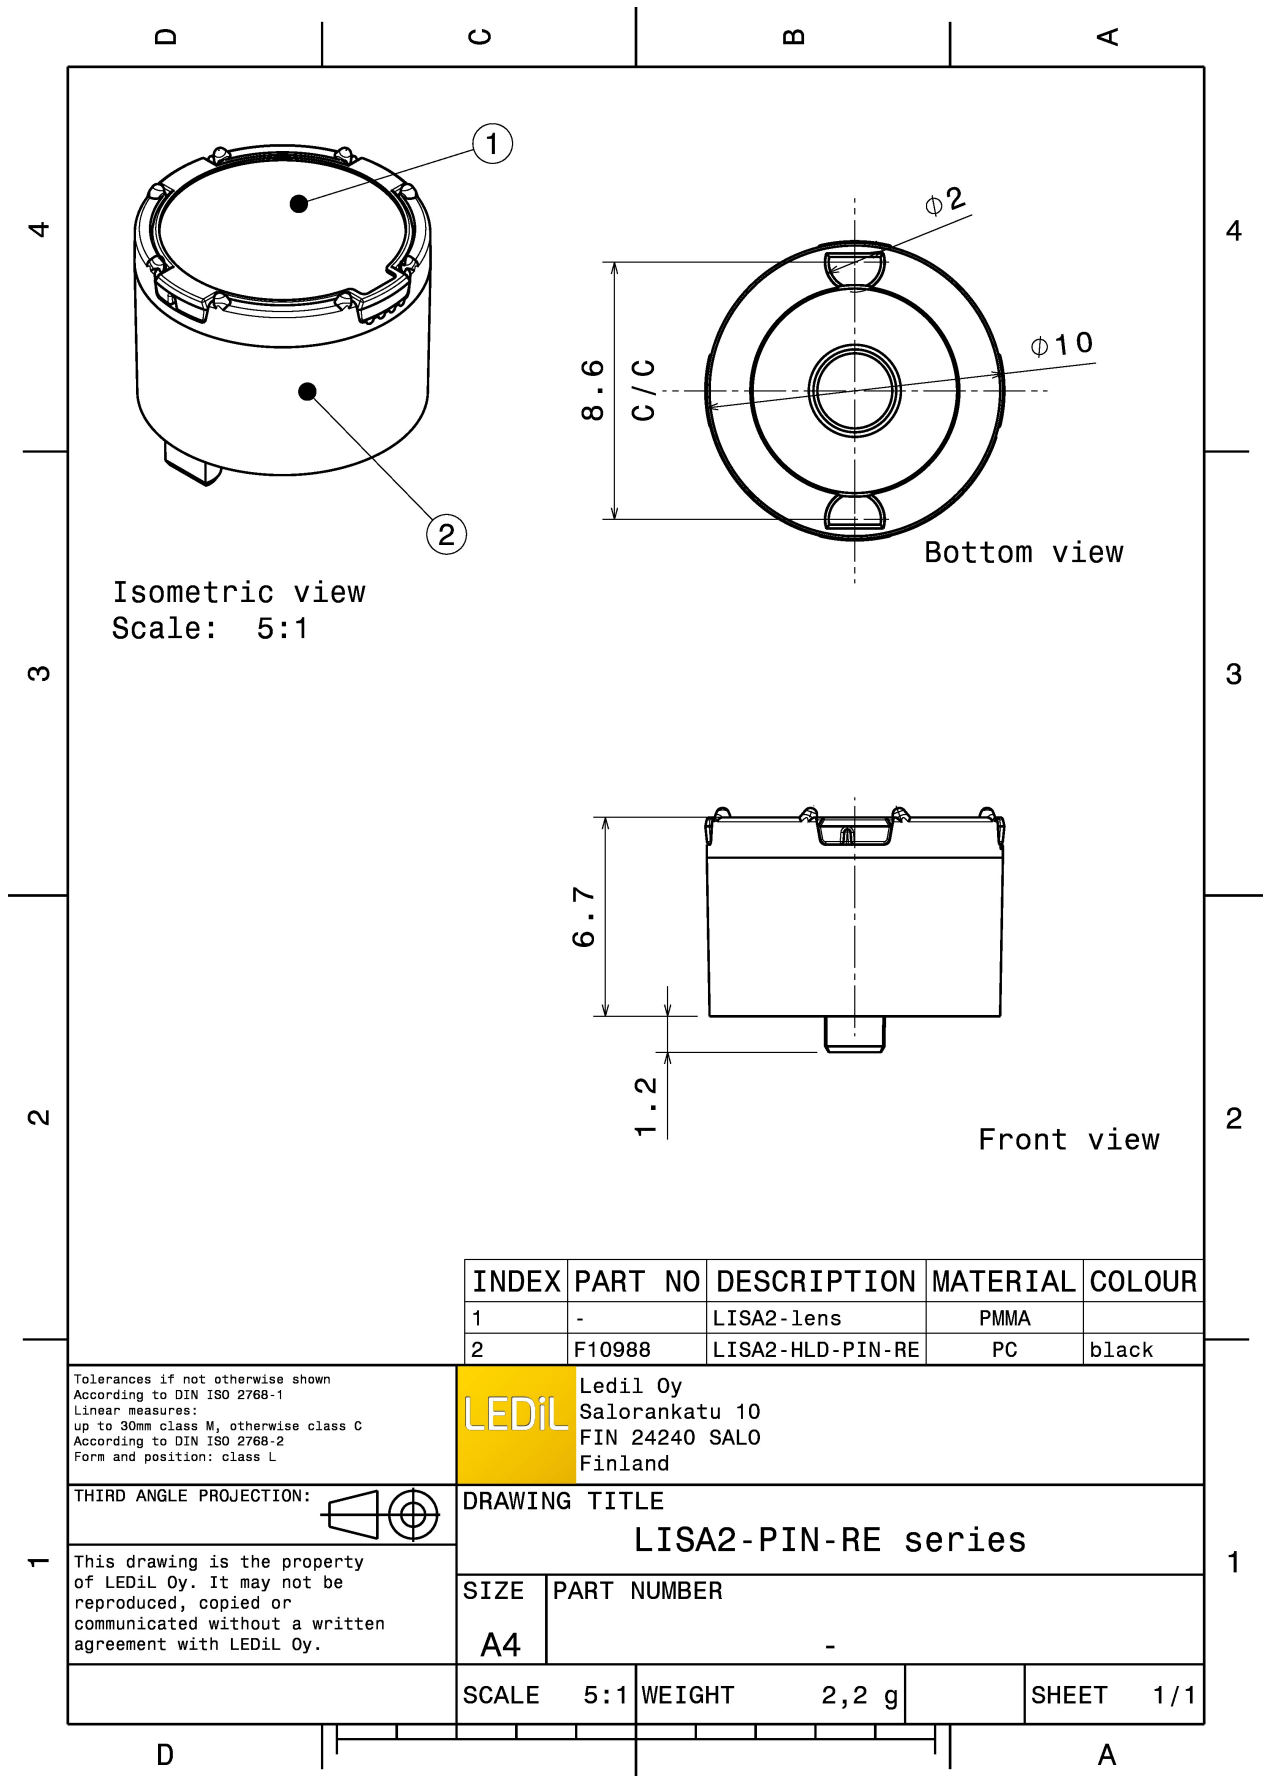

See also our general installation guide: www.ledil.com/installation_guide