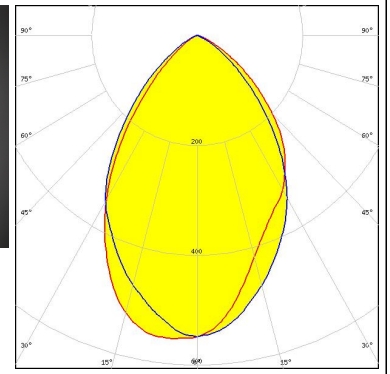

PHOTOMETRIC DATA (MEASURED):

SAMSUNG

LED LH181B
FWHM / FWTM 73.0° / 114.0°
Efficiency 75 %
Peak intensity 0.6 cd/lm
LEDs/each optic 1
Light colour White
Required components: