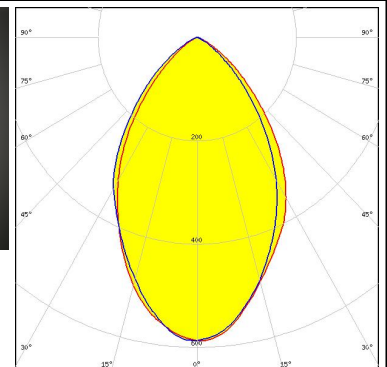

### TECHNICAL SPECIFICATIONS:

Dimensions	Ø 9.9 mm
Height	6.6 mm
Fastening	glue, pin
ROHS compliant	yes ⓘ

#### PHOTOMETRIC DATA (MEASURED):

LED LUXEON Rebel  
 FWHM / FWTM 80.0°  
 Efficiency 79 %  
 LEDs/each optic 1  
 Light colour White  
 Required components:

LED NCSxx19A  
 FWHM / FWTM 76.0° / 118.0°  
 Efficiency 79 %  
 Peak intensity 0.5 cd/lm  
 LEDs/each optic 1  
 Light colour White  
 Required components:

LED NVSxx19B/NVSxx19C  
 FWHM / FWTM 83.0° / 123.0°  
 Efficiency 69 %  
 Peak intensity 0.4 cd/lm  
 LEDs/each optic 1  
 Light colour White  
 Required components:

LED LH181A  
 FWHM / FWTM 68.0° / 110.0°  
 Efficiency 73 %  
 Peak intensity 0.6 cd/lm  
 LEDs/each optic 1  
 Light colour White  
 Required components:

#### PHOTOMETRIC DATA (MEASURED):