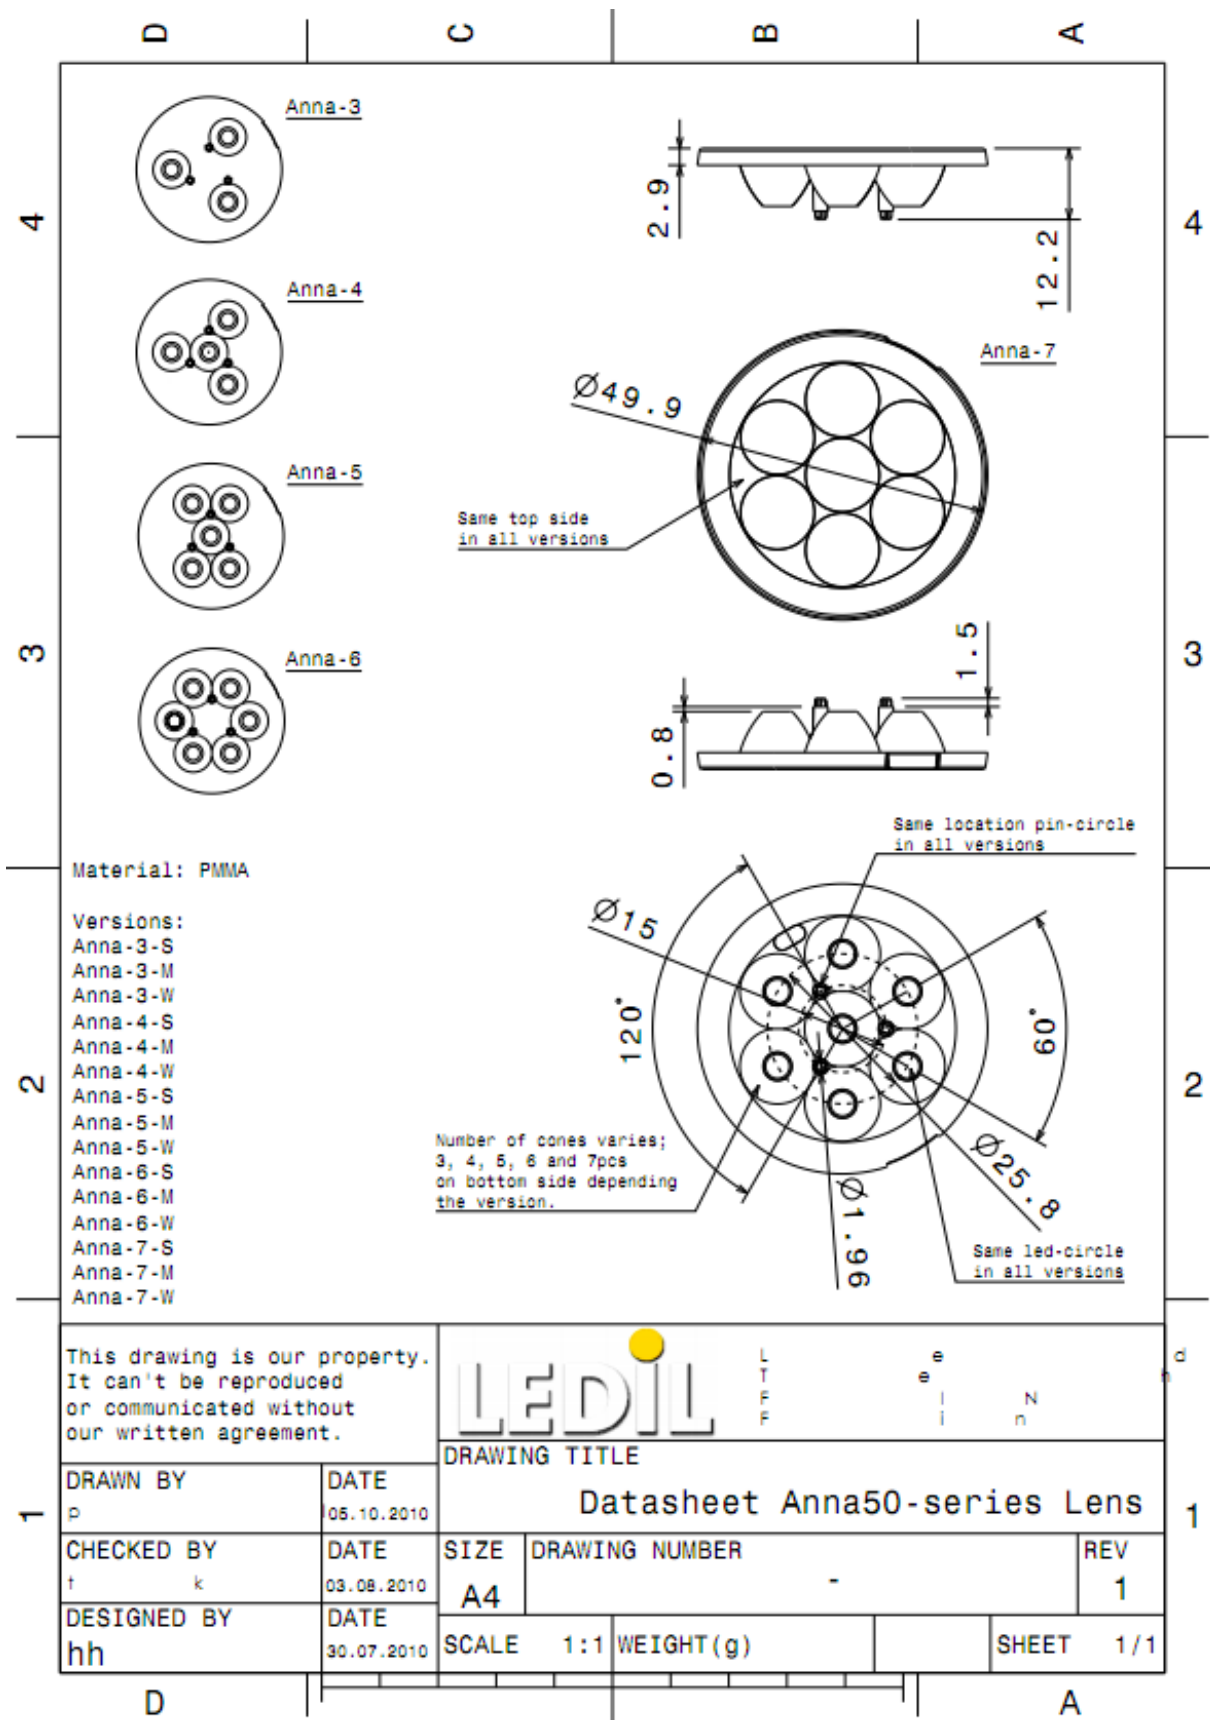

© Ledil Oy – Subject to change without prior notice