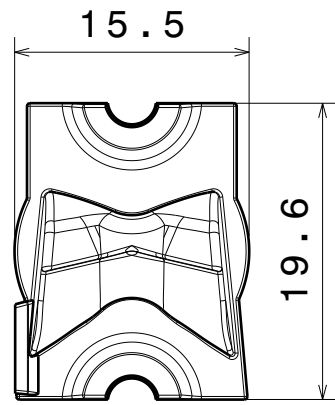

D C B A

4

Isometric view

20

fastening

Bottom view

∅ 3.2

3

Beam direction

10.9

with tape 11.3

Front view

2

Strada lens arrangement recommendation

19.6

Top view

MATERIALS
 Lens: PMMA
 Tape(optional): PU Foam

Part no. with tape fastening: CA12333_Strada-T-DW

This drawing is our property.
 It can't be reproduced
 or communicated without
 our written agreement.

Ledil Oy
 Tehdaskatu 13
 FIN-24100 SALO
 Finland

DRAWING TITLE

Datasheet STRADA-T-DW

DRAWN BY ah		DATE 13.12.2011		DRAWING NUMBER C12331			REV 1
CHECKED BY vs		DATE 13.12.2011					SIZE A4
DESIGNED BY hh		DATE 17.05.2010		SCALE 2:1		WEIGHT (g)	

1

1

D A

Mouser Electronics