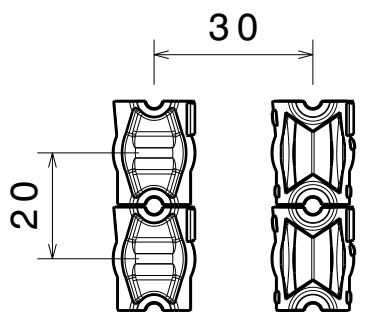

D C B A

4

Isometric view

20

fastening

Bottom view

∅ 3.2

3

Beam direction

10.9

with tape 11.3

Front view

2

Strada lens arrangement recommendation

19.6

Top view

MATERIALS
 Lens: PMMA
 Tape(optional): PU Foam

Part no. with tape fastening: CA12333_Strada-T-DW

This drawing is our property.
 It can't be reproduced
 or communicated without
 our written agreement.

Ledil Oy
 Tehdaskatu 13
 FIN-24100 SALO
 Finland

DRAWING TITLE

Datasheet STRADA-T-DW

DRAWN BY ah		DATE 13.12.2011		DRAWING NUMBER C12331			REV 1
CHECKED BY vs		DATE 13.12.2011					SIZE A4
DESIGNED BY hh		DATE 17.05.2010		SCALE 2:1		WEIGHT (g)	

1

1

D A

Mouser Electronics