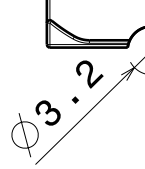

D C B A

4

Isometric view

20

fastening

Bottom view

∅ 3.2

3

Beam direction

10.9

with tape 11.3

Front view

2

Strada lens arrangement recommendation

19.6

Top view

MATERIALS
 Lens: PMMA
 Tape(optional): PU Foam

Part no. with tape fastening: CA12333_Strada-T-DW

This drawing is our property.
 It can't be reproduced
 or communicated without
 our written agreement.

Ledil Oy
 Tehdaskatu 13
 FIN-24100 SALO
 Finland