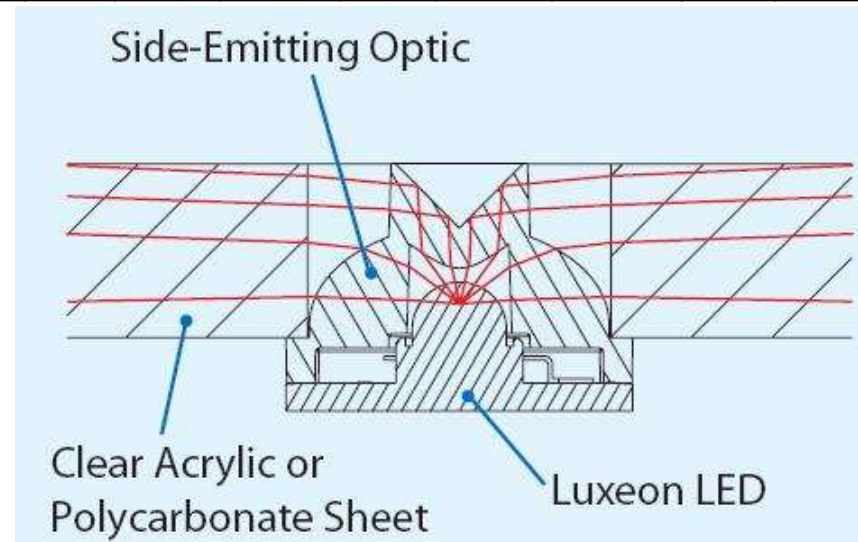

# Side Emitters for LUXEON® LED's

Part No.	Description	White			Natural White			Warm White			Red/Amber			Cyan/Green		
		FWHM#	EFF	Cd/lm	FWHM#	EFF	Cd/lm	FWHM#	EFF	Cd/lm	FWHM#	EFF	Cd/lm	FWHM#	EFF	Cd/lm
10071	LUXEON® I Star				N/A	N/A	N/A									
10040	LUXEON® III Star				N/A	N/A	N/A	N/A	N/A	N/A						
10040	LUXEON® V Star				N/A	N/A	N/A	N/A	N/A	N/A	N/A	N/A	N/A			
10099	LUXEON® I/flat base				N/A	N/A	N/A									
10099	LUXEON® III flat base				N/A	N/A	N/A	N/A	N/A	N/A						
10099	LUXEON® V flat base				N/A	N/A	N/A	N/A	N/A	N/A	N/A	N/A	N/A			
10126	LUXEON® K2															
10267	LUXEON® Rebel															

#Full Width Half Maximum i.e. total viewing angle