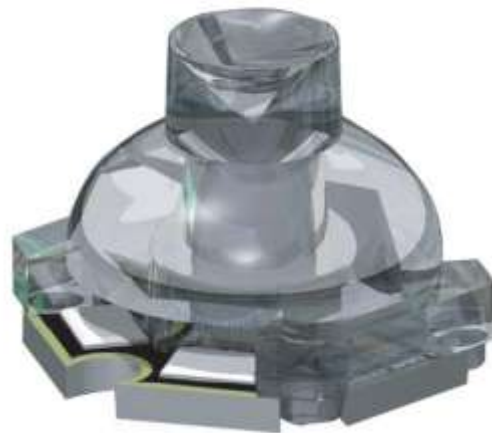

# Side Emitters for LUXEON® LED's

Part No.	Description	White			Natural White			Warm White			Red/Amber			Cyan/Green		
		FWHM#	EFF	Cd/lm	FWHM#	EFF	Cd/lm	FWHM#	EFF	Cd/lm	FWHM#	EFF	Cd/lm	FWHM#	EFF	Cd/lm
10071	LUXEON® I Star				N/A	N/A	N/A									
10040	LUXEON® III Star				N/A	N/A	N/A	N/A	N/A	N/A						
10040	LUXEON® V Star				N/A	N/A	N/A	N/A	N/A	N/A	N/A	N/A	N/A			
10099	LUXEON® I/flat base				N/A	N/A	N/A									
10099	LUXEON® III flat base				N/A	N/A	N/A	N/A	N/A	N/A						
10099	LUXEON® V flat base				N/A	N/A	N/A	N/A	N/A	N/A	N/A	N/A	N/A			
10126	LUXEON® K2															
10267	LUXEON® Rebel															

#Full Width Half Maximum i.e. total viewing angle