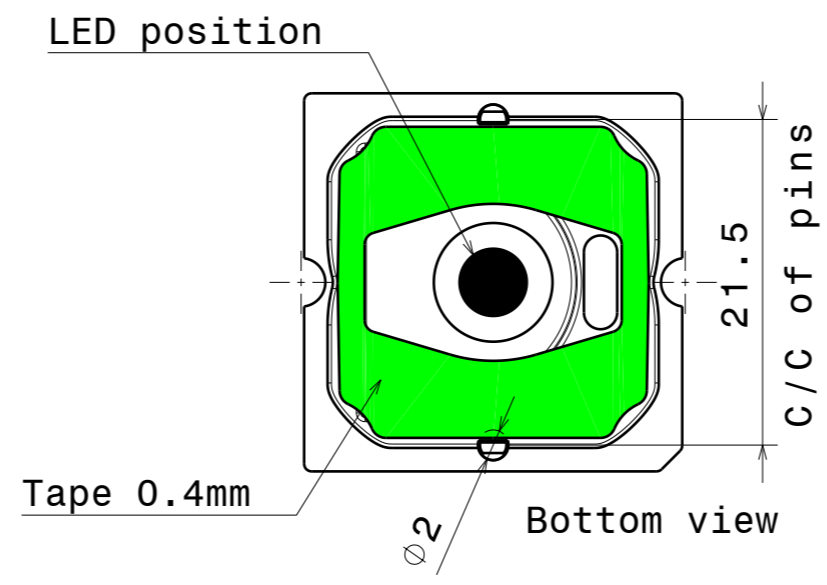

H G F E D C B A

<p>Tolerances if not otherwise shown According to DIN ISO 2768-1 Linear measures: Up to 30mm class M, otherwise class C. According to DIN ISO 2768-2 Form and position: class L</p>		<p>LEDiL LediL Oy Salorankatu 10 FIN 24240 SALO Finland</p>	
<p>THIRD ANGLE PROJECTION: </p>		<p>DRAWING TITLE STRADA-SQ-T4 Mechanical Drawing</p>	
<p>This drawing is the property of LEDiL Oy. It may not be reproduced, copied or communicated without a written agreement with LEDiL Oy."</p>		<p>SIZE A3</p>	<p>PART NUMBER -</p>
<p>SCALE 2:1</p>		<p>WEIGHT -</p>	<p>SHEET 1/1</p>