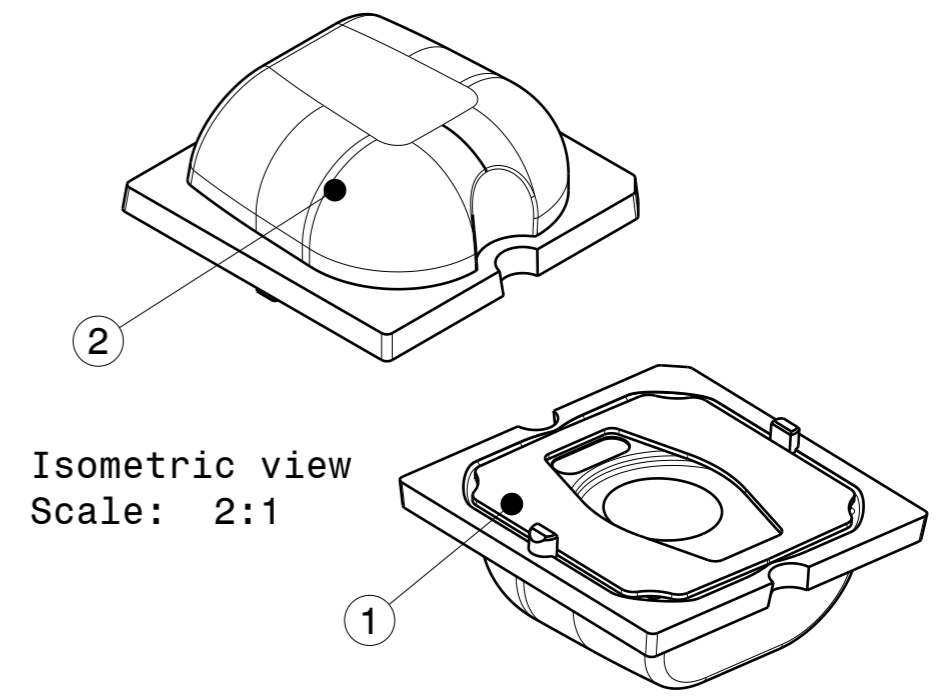

H G F E D C B A

<p>Tolerances if not otherwise shown According to DIN ISO 2768-1 Linear measures: Up to 30mm class M, otherwise class C. According to DIN ISO 2768-2 Form and position: class L</p>		<p>LEDiL LediL Oy Salorankatu 10 FIN 24240 SALO Finland</p>	
<p>THIRD ANGLE PROJECTION: </p>		<p>DRAWING TITLE STRADA-SQ-T4 Mechanical Drawing</p>	
<p>This drawing is the property of LEDiL Oy. It may not be reproduced, copied or communicated without a written agreement with LEDiL Oy."</p>		<p>SIZE A3</p>	<p>PART NUMBER -</p>
<p>SCALE 2:1</p>		<p>WEIGHT -</p>	<p>SHEET 1/1</p>