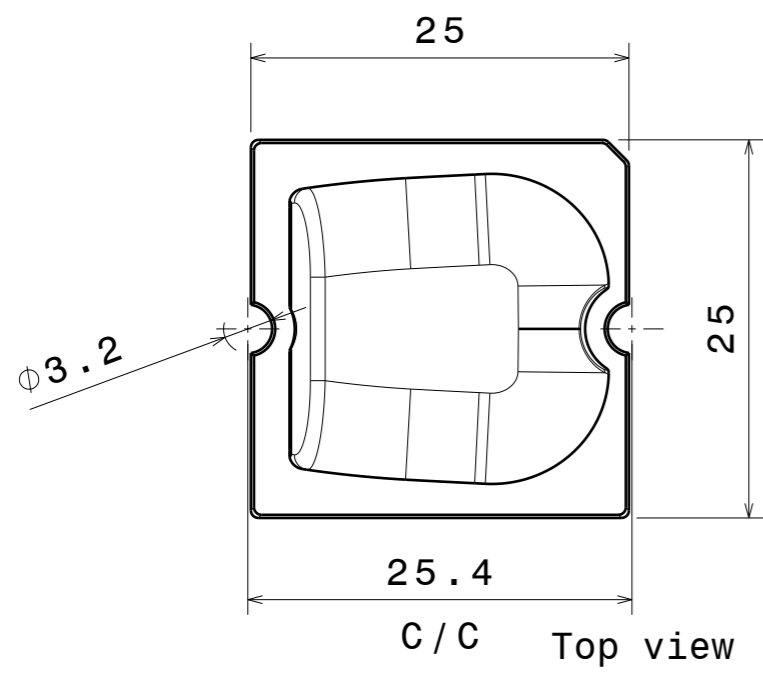

H G F E D C B A

<p>Tolerances if not otherwise shown According to DIN ISO 2768-1 Linear measures: Up to 30mm class M, otherwise class C. According to DIN ISO 2768-2 Form and position: class L</p>		<p>LEDiL LediL Oy Salorankatu 10 FIN 24240 SALO Finland</p>	
<p>THIRD ANGLE PROJECTION: </p>		<p>DRAWING TITLE STRADA-SQ-T4 Mechanical Drawing</p>	
<p>This drawing is the property of LEDiL Oy. It may not be reproduced, copied or communicated without a written agreement with LEDiL Oy."</p>		<p>SIZE A3</p>	<p>PART NUMBER -</p>
<p>SCALE 2:1</p>		<p>WEIGHT -</p>	<p>SHEET 1/1</p>