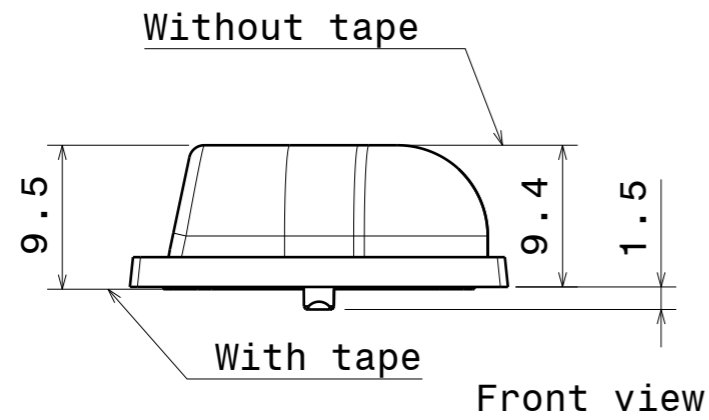

H G F E D C B A

<p>Tolerances if not otherwise shown According to DIN ISO 2768-1 Linear measures: Up to 30mm class M, otherwise class C. According to DIN ISO 2768-2 Form and position: class L</p>		<p>LEDiL LediL Oy Salorankatu 10 FIN 24240 SALO Finland</p>	
<p>THIRD ANGLE PROJECTION: </p>		<p>DRAWING TITLE STRADA-SQ-T4 Mechanical Drawing</p>	
<p>This drawing is the property of LEDiL Oy. It may not be reproduced, copied or communicated without a written agreement with LEDiL Oy."</p>		<p>SIZE A3</p>	<p>PART NUMBER -</p>
<p>SCALE 2:1</p>		<p>WEIGHT -</p>	<p>SHEET 1/1</p>