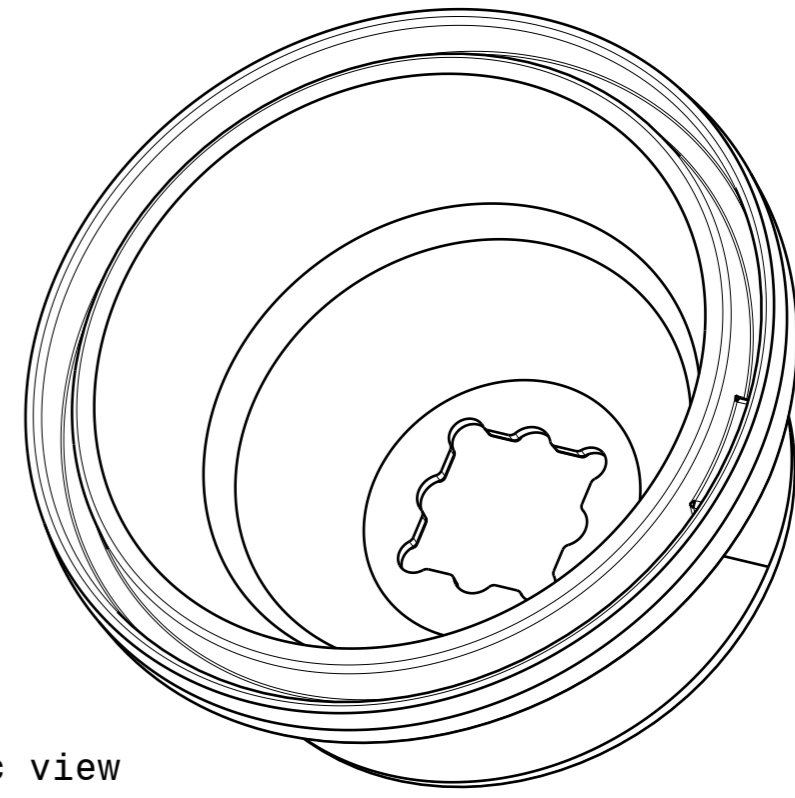

H G F E D C B A

4

4

3

3

2

2

| INDEX | PART NO | DESCRIPTION | MATERIAL | COLOUR |
|-------|---------|-------------|----------|--------|
| 1 | C14271 | Reflector | PC | Metal |
| 2 | C10253 | Tape | PU | Black |

Tolerances if not otherwise shown
 According to DIN ISO 2768-1
 Linear measures: class C
 According to DIN ISO 2768-2
 Form and position: class L

LEDiL LediL Oy
 Salorankatu 10
 FIN 24240 SALO
 Finland

THIRD ANGLE PROJECTION:

DRAWING TITLE
CA14434_MINNIE-LT-M

This drawing is the property of LEDiL Oy. It may not be reproduced, copied or communicated without a written agreement with LEDiL Oy.

SIZE PART NUMBER
A3 CA14434