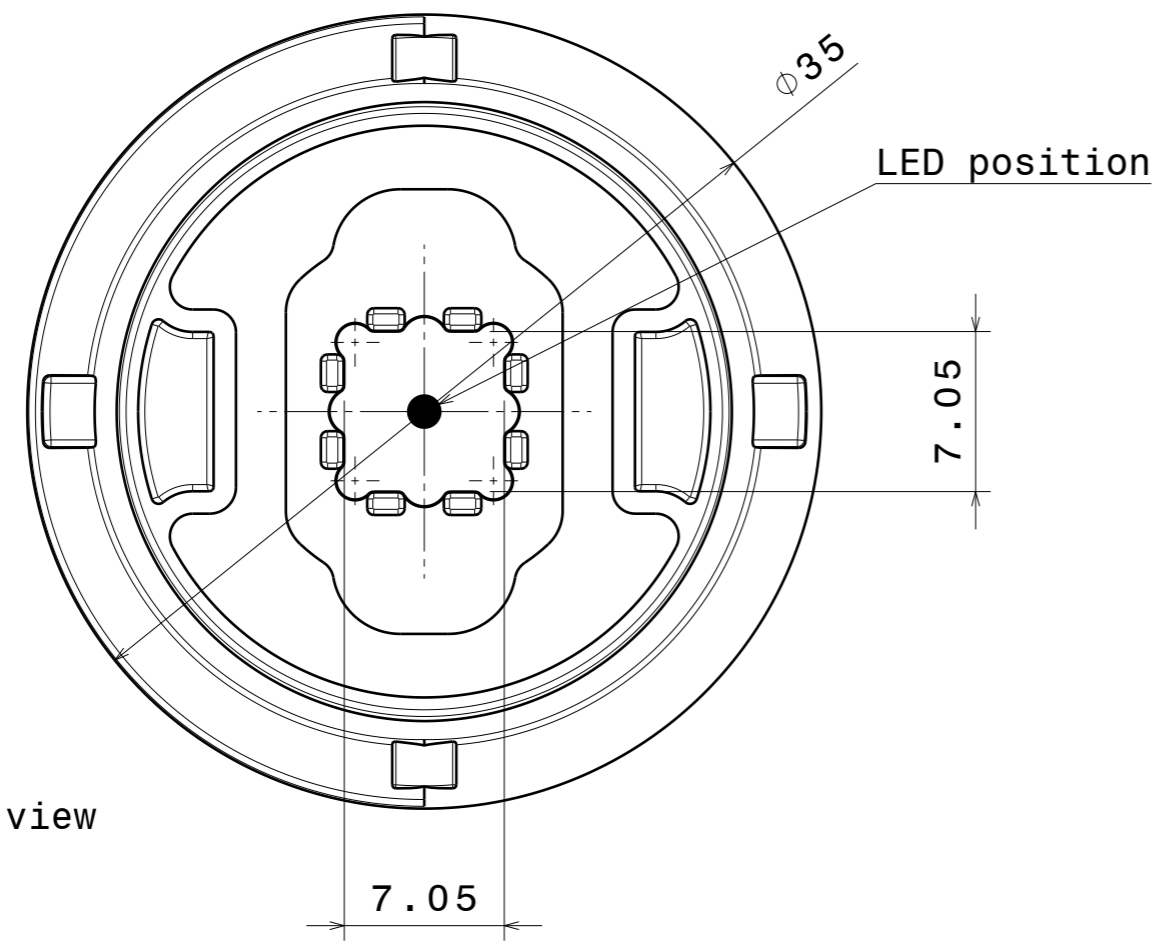

H G F E D C B A

4

4

3

3

2

2

| INDEX | PART NO | DESCRIPTION | MATERIAL | COLOUR |
|-------|---------|-------------|----------|--------|
| 1 | C14271 | Reflector | PC | Metal |
| 2 | C10253 | Tape | PU | Black |

Tolerances if not otherwise shown
 According to DIN ISO 2768-1
 Linear measures: class C
 According to DIN ISO 2768-2
 Form and position: class L

LEDiL LediL Oy
 Salorankatu 10
 FIN 24240 SALO
 Finland

THIRD ANGLE PROJECTION:

DRAWING TITLE
CA14434_MINNIE-LT-M

This drawing is the property of LEDiL Oy. It may not be reproduced, copied or communicated without a written agreement with LEDiL Oy.

SIZE PART NUMBER
A3 CA14434