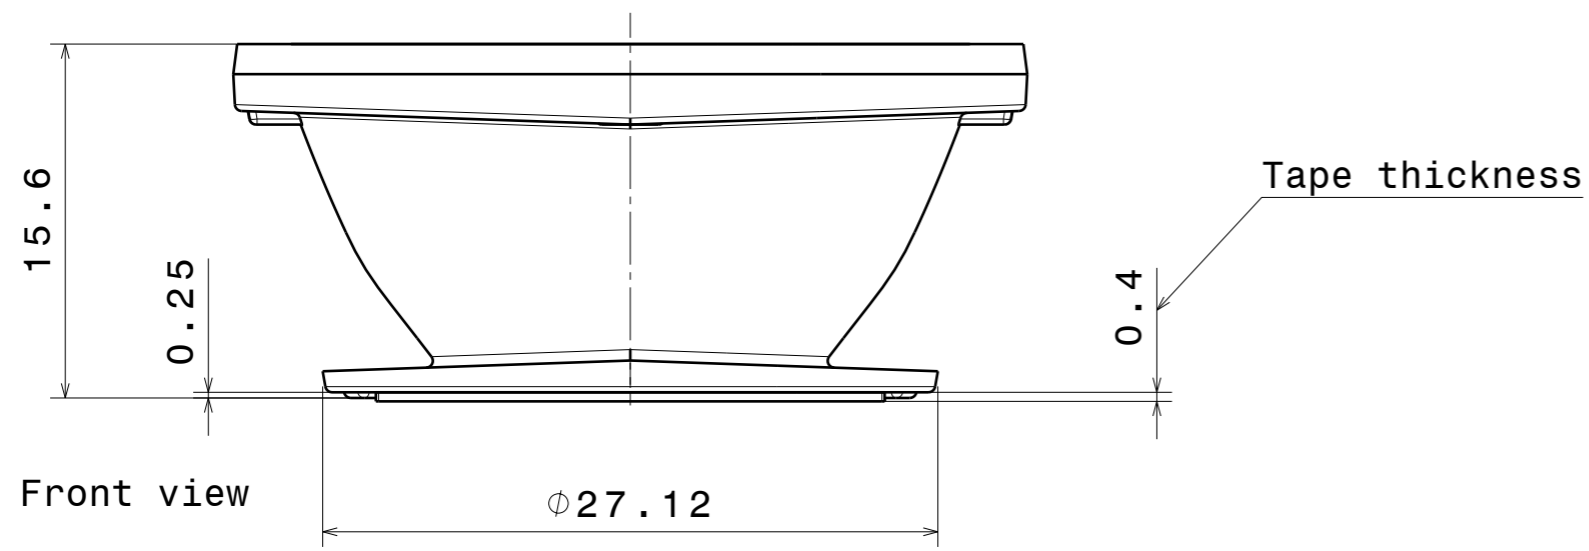

H G F E D C B A

4

4

3

3

2

2

| INDEX | PART NO | DESCRIPTION | MATERIAL | COLOUR |
|-------|---------|-------------|----------|--------|
| 1 | C14271 | Reflector | PC | Metal |
| 2 | C10253 | Tape | PU | Black |

Tolerances if not otherwise shown
 According to DIN ISO 2768-1
 Linear measures: class C
 According to DIN ISO 2768-2
 Form and position: class L

LEDiL LediL Oy
 Salorankatu 10
 FIN 24240 SALO
 Finland