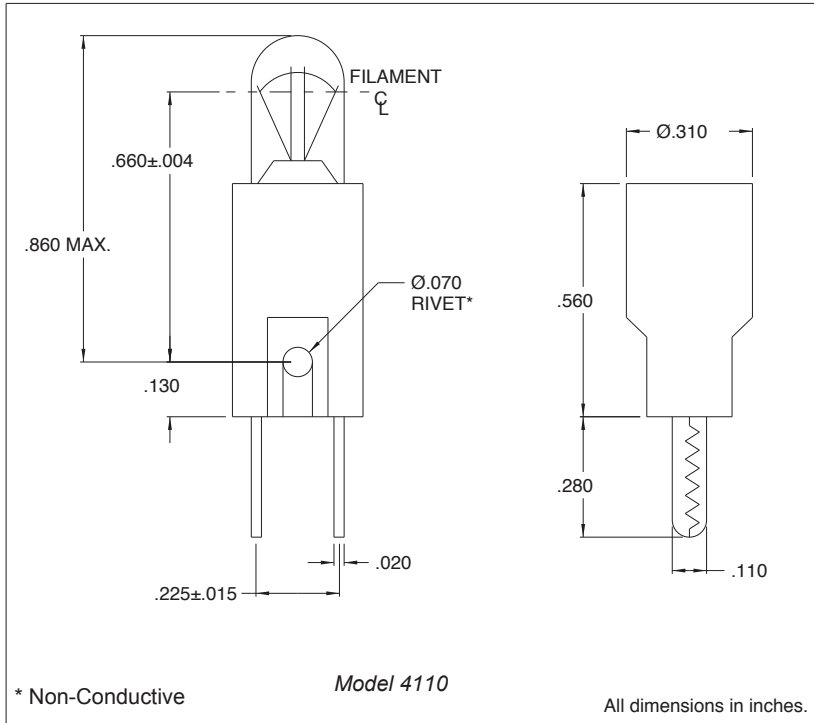

## 4110 Series Relampable Socket

### Description and Features

Mounting: Rivet mount.

Terminals: Tinned brass

Housing: White nylon

Lamp: T-1 3/4 Wedge base

Note: Lamps must be ordered separately.