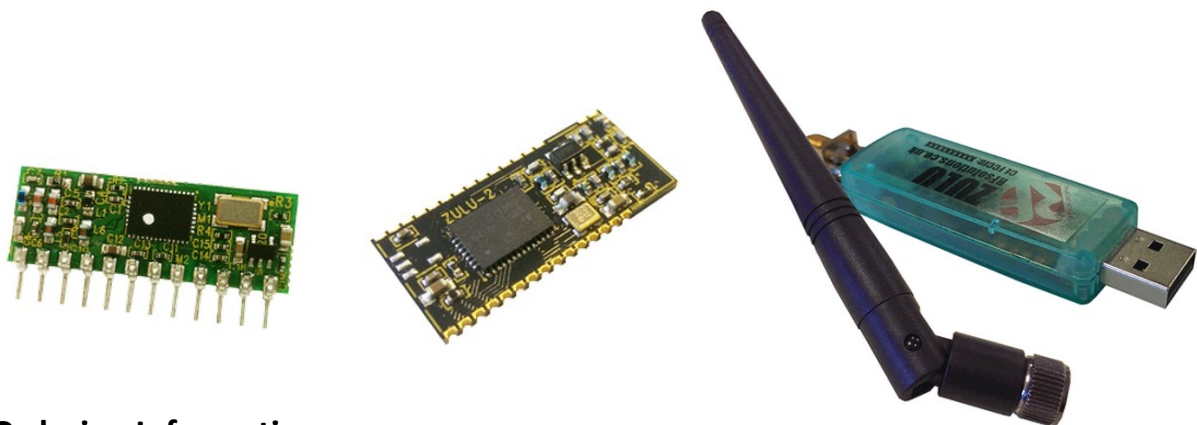

Description

The KAPPAM Arduino shield provides a enables the features of the KAPPAM on Arduino platform.

This is available in two versions:

KAPPAM-868

This enables a serial data radio link from Arduino to Arduino and is compatible with other RF Solutions' compatible products. (KAPPAM-M868, ZULU2-M868 and ZULU-DONGLE)

Ordering Information

Part No	Description
KAPPAM-ARD	Arduino Shield with KAPPAM Modem module