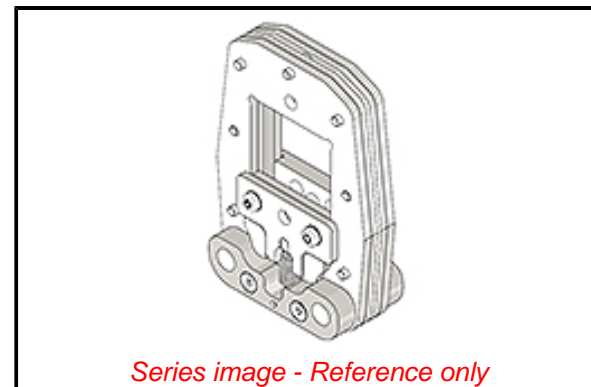

PLEASE CHECK WWW.MOLEX.COM FOR LATEST PART INFORMATION

Part Number: [0638161600](#)
Status: **Active**
Overview: [Application Tooling](#)
Description: Power Crimp Head for Type 4E Hand Crimp Tools

Documents:

[RoHS Certificate of Compliance (PDF)](#)

General

Product Family	Application Tooling
Series	207129
Comments	See Tooling Specification (PDF) Above
Function	Crimp
Geographic Area	Global
Level of Automation	Semi-Automatic
More Detailed Tech Information	applicationtooling@molex.com
Overview	Application Tooling
Product Name	N/A
Taxonomy	Crimp Presses and Crimp Hand T
Tool Type	Battery Powered Hand Tool
UPC	887191736273
Warranty Disclaimer	CAUTION: Molex tooling crimp specifications are valid only when used with Molex terminals and tooling manufactured by Molex and sold by Molex or authorized distributors ("Molex Tooling"). When using tooling other than Molex Tooling with Molex specific connector systems listed in our ATS documents, the Molex tooling qualification does not apply and the responsibility for full qualification of the connector system is that of the customer. Molex accepts no liability for connector performance or tooling support where tooling other than Molex Tooling is used or where Molex Tooling is modified.

Material Info

Reference - Drawing Numbers
Application Tooling Documents

ATS-638161600-001, TM-638160200-001

Series image - Reference only

EU ELV

Not Relevant

EU RoHS

Compliant

REACH SVHC

Not Contained Per -
ED/30/2017 (7 July
2017)

Halogen-Free

Status

Not Relevant

For more information, please visit [Contact US](#)

China ROHS

ELV

RoHS Phthalates

China RoHS

Not Relevant

Not Relevant

Not Contained

Search Parts in this Series

[207129](#) Series

Use With

Battery Powered Crimping Tool [638160270](#) ,
[638160280](#)
 Electric Crimping Machine
[638161500](#)

PLEASE CHECK WWW.MOLEX.COM FOR LATEST PART INFORMATION