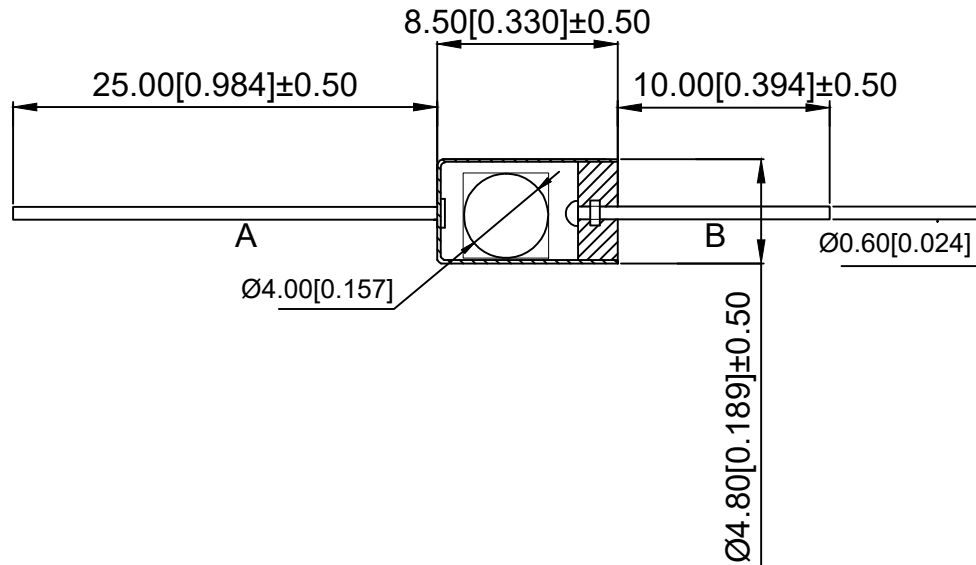

### XKB Product features

Voltage: < 12V  
 Current: < 20mA  
 Conduction time: 2ms  
 Closed circuit resistance: < 10m ohm  
 Open circuit resistance: > 10m ohm  
 High temperature resistance: 120 degrees  
 Terminal tension: 500gf / min  
 Humidity: 25~95%RH  
 Operating life: 100000 times

#### XKB产品特性

- 1.SW-460 is a single ball type single direction tilt induction trigger switch.  
1.SW-460为单球式单向倾斜感应触发开关。
2. When the electric end of the product guide (foot less) is tilted and the tilt Angle is greater than 10 degrees, the product is in the open, (OFF) state. When the horizontal state of the product is tilted and the trigger end (gold-plated pin end) is lower than the horizontal and the tilt Angle is greater than 10 degrees, the product is in the closed, (ON) state.  
2.当产品导轨（无脚）的电气端倾斜且倾斜角度大于10度时，产品处于打开（关闭）状态。当产品水平状态倾斜，触发端（镀金销端）低于水平且倾斜角度大于10度时，产品处于闭合（开）状态。
3. When placed horizontally, shaking can be easily triggered, and when there is no foot down, shaking is not easy to trigger.  
3.水平放置时，很容易触发震动，没有脚下来时，不容易触发震动。
4. The products of this specification are completely sealed, waterproof and dustproof.  
4.本规范产品全密封、防水、防尘。
5. Under normal circumstances, the switching life can reach 100,000 times.  
5.正常情况下，开关寿命可达10万次。
6. This product is made of environment-friendly metal material with stable performance. XKB  
6.本产品采用环保金属材料制成，性能稳定。

					units: mm	DSND		DATE	SCALE: N/A	MODEL TYPE: Ball switch		
					tolerance:	DWN		DATE	VIEW:	PART NO.:		
ΔX					X.X ±0.2mm	CHKD		DATE	UNIT: mm/in	DWG NO.:		
ΔX					X.XX ±0.1mm	APPD		DATE	SIZE: A4	SW-460-25N10G		
MARK	DESCRIPTION	DATE	REVISED	APPROVED	X.XXX ±0.05mm					WEIGHT	SHEET	REVISION
REVISIONS					UNSPECIFIED TOLERANCES	XKB INDUSTRIAL PRECISION CO.,LIMITED				1.0g	1/1	A0
www.xk-dg.cn www.helloxkb.com www.helloxkb.cn												