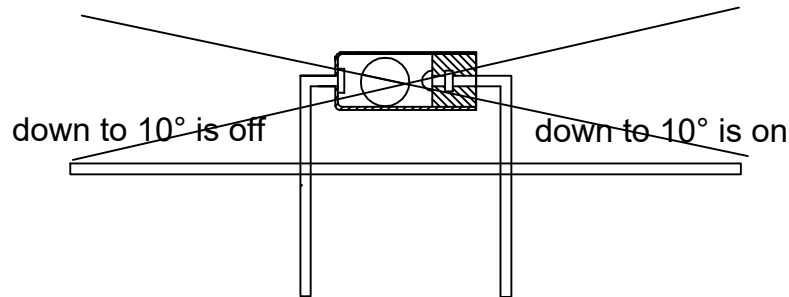

### XKB Product features

Voltage: < 12V  
 Current: < 20mA  
 Conduction time: 2ms  
 Closed circuit resistance: < 10m ohm  
 Open circuit resistance: > 10m ohm  
 High temperature resistance: 120 degrees  
 Terminal tension: 500gf / min  
 Humidity: 25~95%RH  
 Operating life: 100000 times

#### XKB产品特性

- 1.SW-460 is a single ball type single direction tilt induction trigger switch.  
1.SW-460为单球式单向倾斜感应触发开关。
2. When the electric end of the product guide (foot less) is tilted and the tilt Angle is greater than 10 degrees, the product is in the open, (OFF) state. When the horizontal state of the product is tilted and the trigger end (gold-plated pin end) is lower than the horizontal and the tilt Angle is greater than 10 degrees, the product is in the closed, (ON) state.  
2.当产品导轨（无脚）的电气端倾斜且倾斜角度大于10度时，产品处于打开（关闭）状态。当产品水平状态倾斜，触发端（镀金销端）低于水平且倾斜角度大于10度时，产品处于闭合（开）状态。
3. When placed horizontally, shaking can be easily triggered, and when there is no foot down, shaking is not easy to trigger.  
3.水平放置时，很容易触发震动，没有脚下来时，不容易触发震动。
4. The products of this specification are completely sealed, waterproof and dustproof.  
4.本规范产品全密封、防水、防尘。
5. Under normal circumstances, the switching life can reach 100,000 times.  
5.正常情况下，开关寿命可达10万次。
6. This product is made of environment-friendly metal material with stable performance. XKB  
6.本产品采用环保金属材料制成，性能稳定。

					units: mm	DSND		DATE	SCALE: N/A	MODEL TYPE: Ball switch		
					tolerance:	DWN		DATE	VIEW:	PART NO.:		
ΔX					X.X ±0.2mm	CHKD		DATE	UNIT: mm/in	DWG NO.:		
ΔX					X.XX ±0.1mm	APPD		DATE	SIZE: A4	SW-460-25N10G		
MARK	DESCRIPTION	DATE	REVISED	APPROVED	X.XXX ±0.05mm					WEIGHT	SHEET	REVISION
REVISIONS					UNSPECIFIED TOLERANCES	XKB INDUSTRIAL PRECISION CO.,LIMITED				1.0g	1/1	A0
www.xk-dg.cn www.helloxkb.com www.helloxkb.cn												