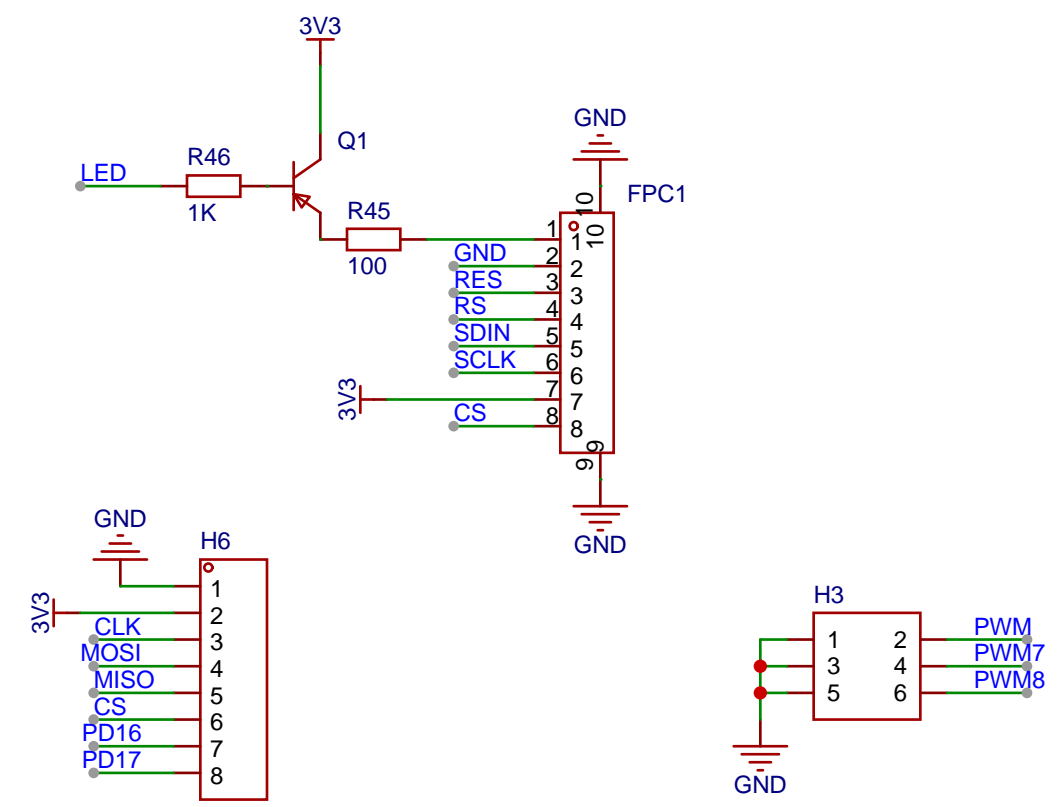

TITLE: 853参考

REV: 1.0

Company: AWOL

Sheet: 1/1

Date: 2021-09-08

Drawn By: YuzukiTsuru

TITLE: 853参考

REV: 1.0