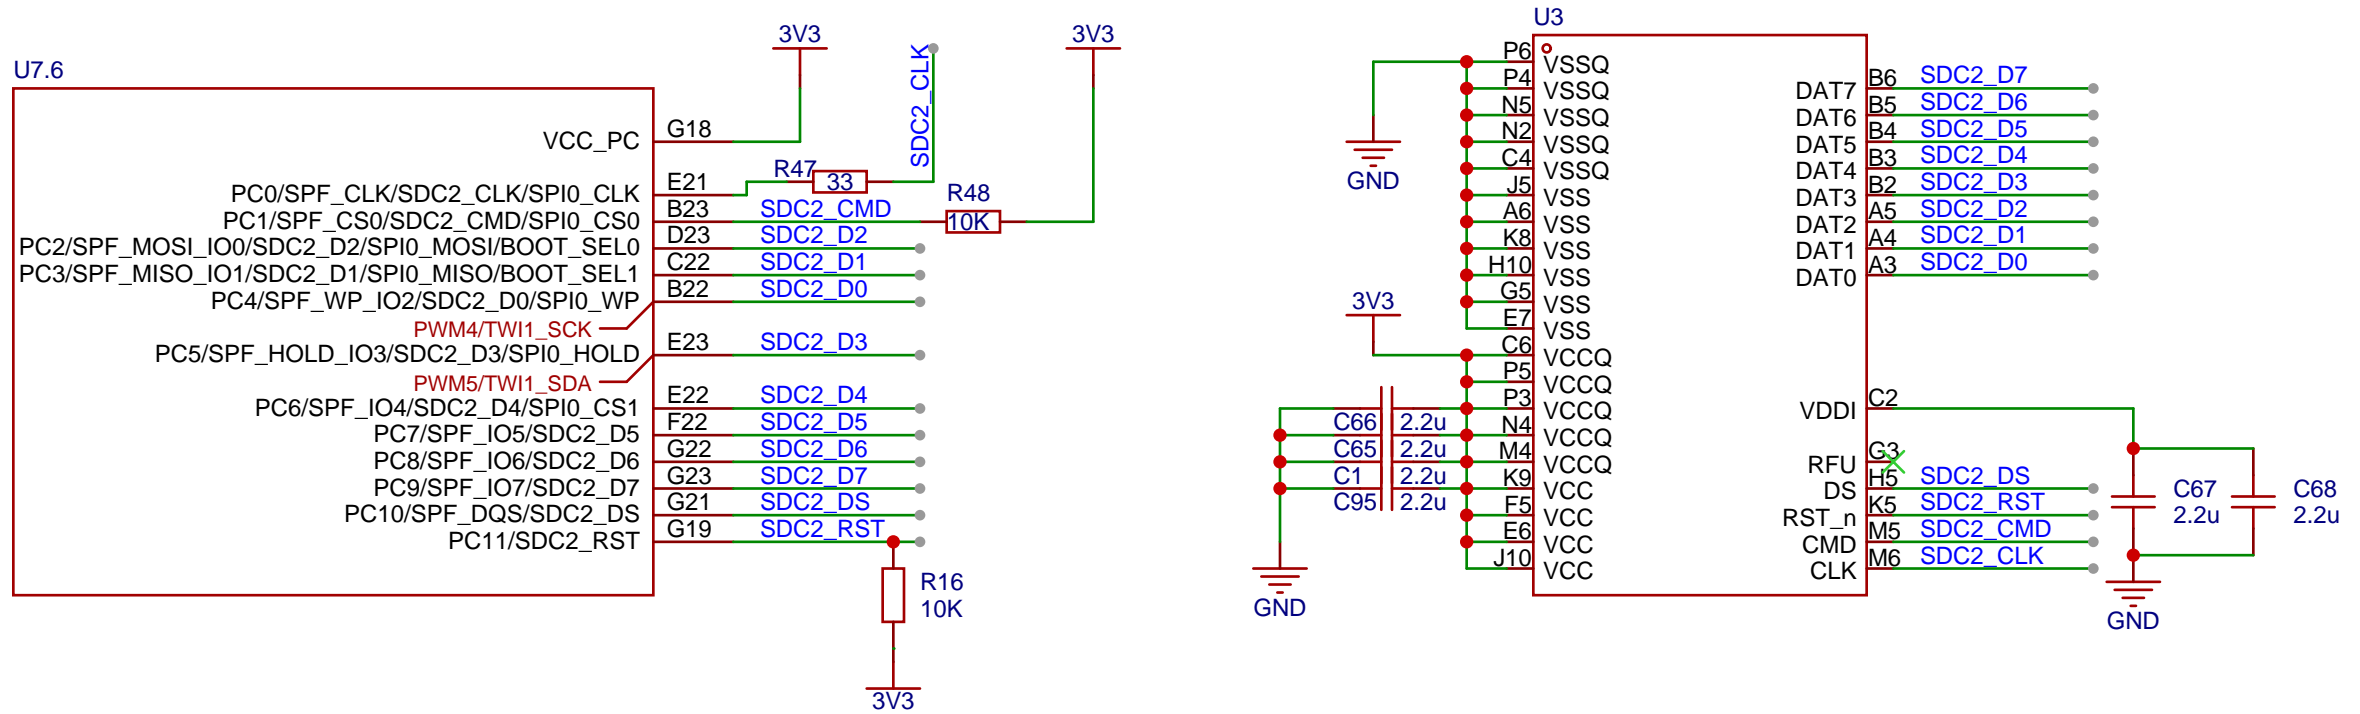

Company: AWOL

Sheet: 1/1

Date: 2021-09-08

Drawn By: YuzukiTsuru

TITLE: 853参考

REV: 1.0

Company: AWOL

Sheet: 1/1

Date: 2021-09-08

Drawn By: YuzukiTsuru

TITLE: 853参考

REV: 1.0

Company: AWOL

Sheet: 1/1

Date: 2021-09-08

Drawn By: YuzukiTsuru