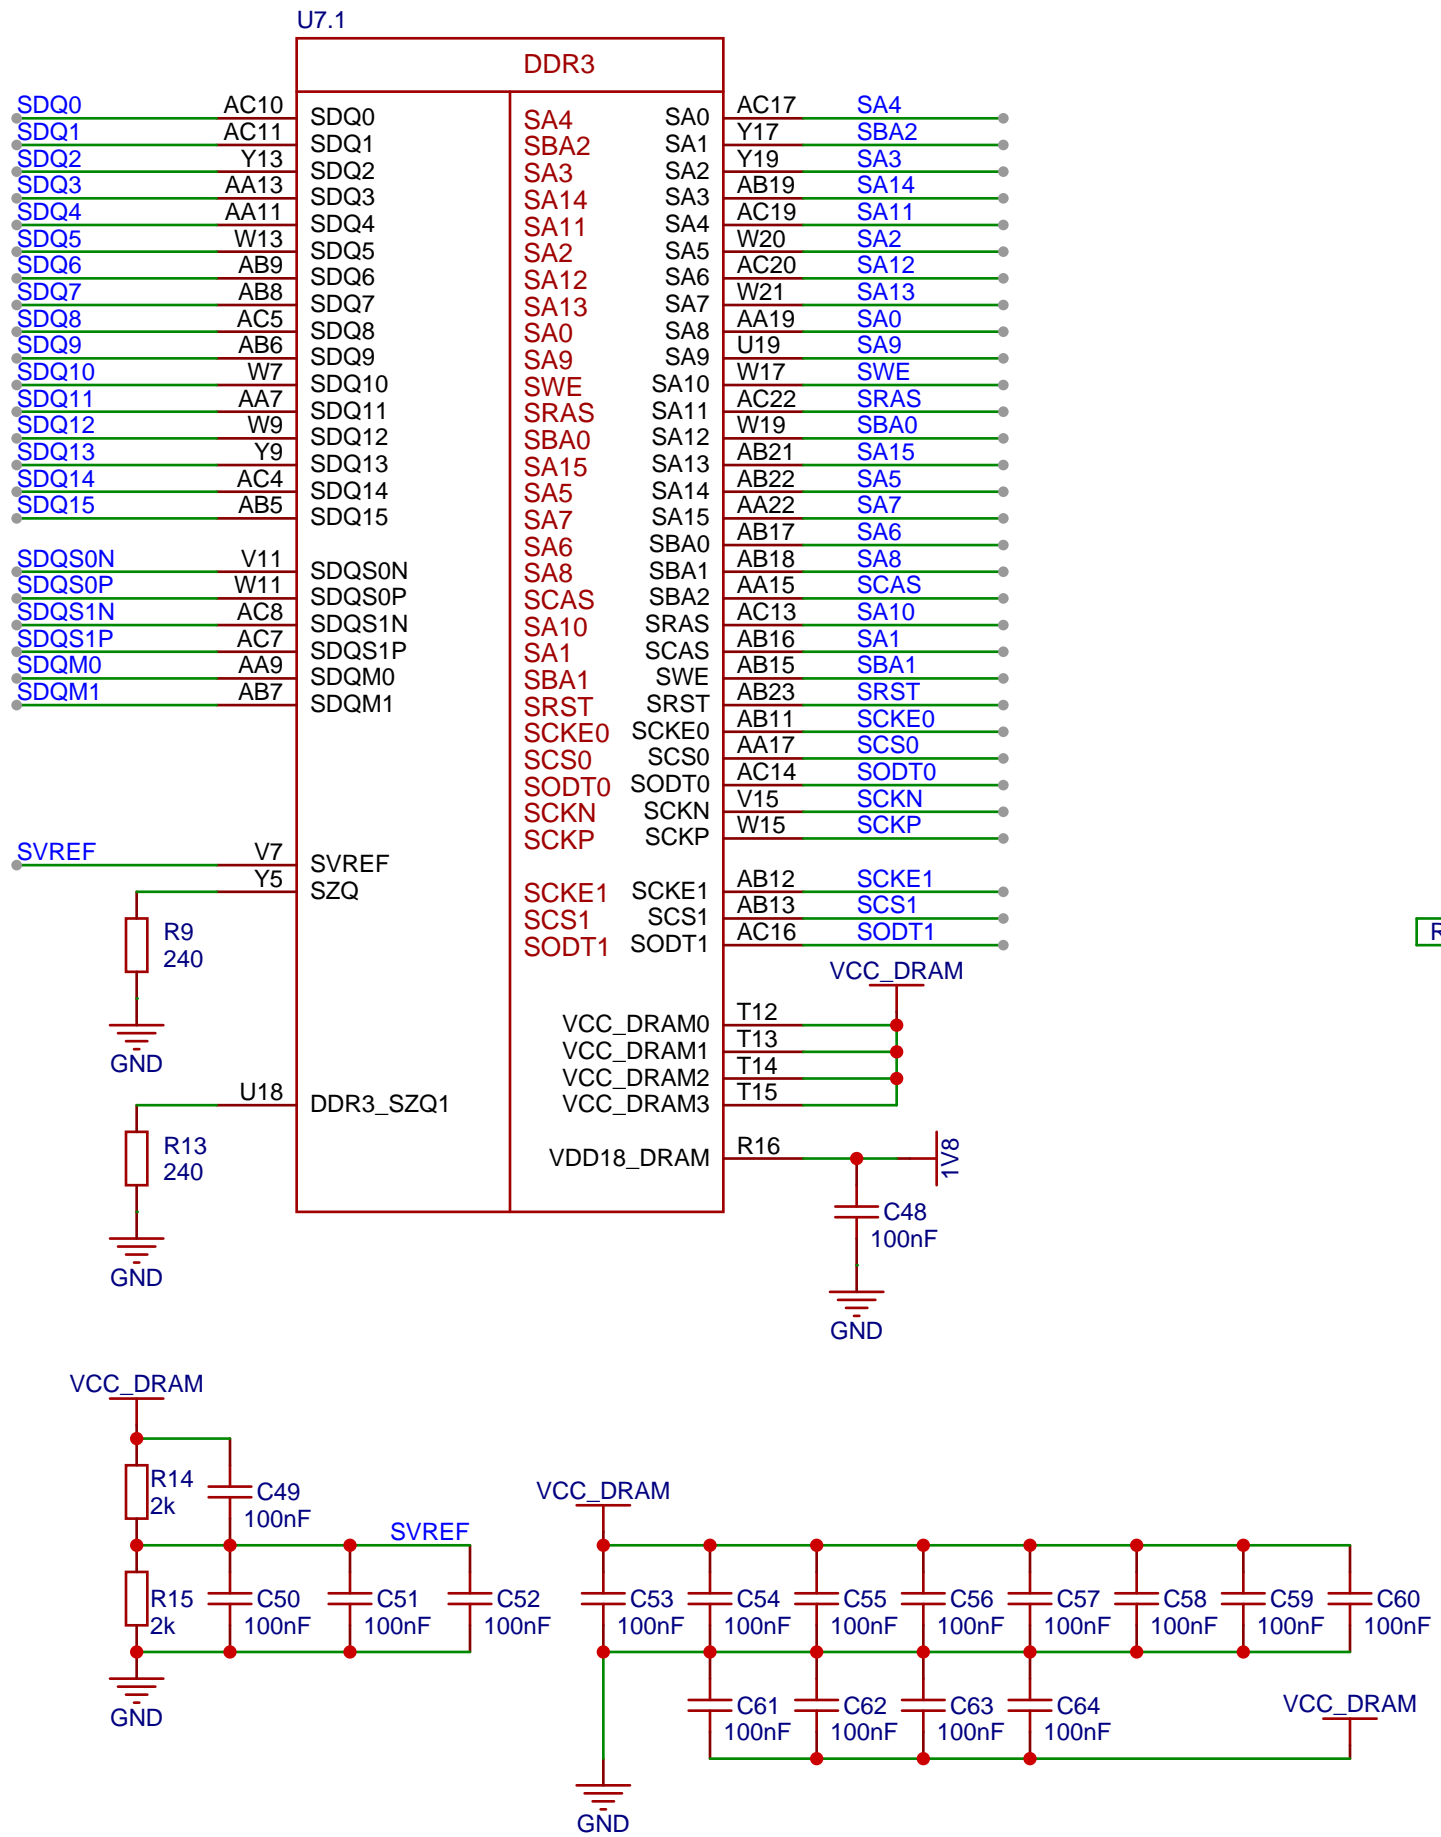

TITLE: 853参考

REV: 1.0

Company: AWOL

Sheet: 1/1

Date: 2021-09-08

Drawn By: YuzukiTsuru

TITLE: 853参考

REV: 1.0

Company: AWOL

Sheet: 1/1

Date: 2021-09-08

Drawn By: YuzukiTsuru

TITLE: 853参考

REV: 1.0

Company: AWOL

Sheet: 1/1

Date: 2021-09-08

Drawn By: YuzukiTsuru

TITLE: 853参考

REV: 1.0

Company: AWOL

Sheet: 1/1

Date: 2021-09-08

Drawn By: YuzukiTsuru