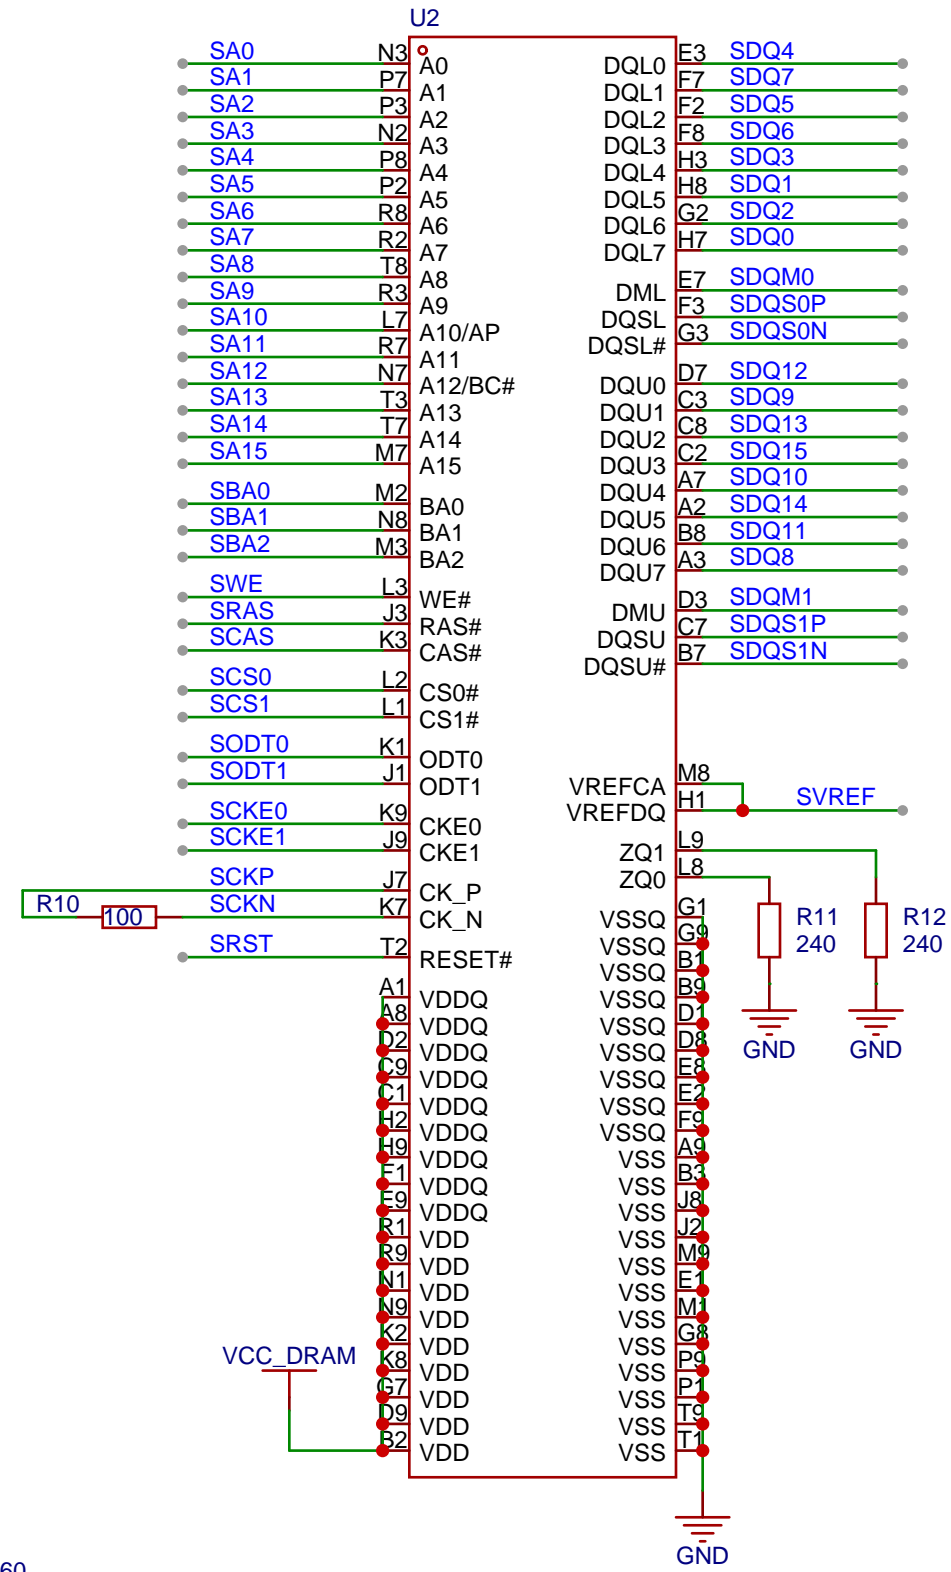

TITLE: 853参考

REV: 1.0

Company: AWOL

Sheet: 1/1

Date: 2021-09-08

Drawn By: YuzukiTsuru

TITLE: 853参考

REV: 1.0

Company: AWOL

Sheet: 1/1

Date: 2021-09-08

Drawn By: YuzukiTsuru

TITLE: 853参考

REV: 1.0

Company: AWOL

Sheet: 1/1

Date: 2021-09-08

Drawn By: YuzukiTsuru

TITLE: 853参考

REV: 1.0

Company: AWOL

Sheet: 1/1

Date: 2021-09-08

Drawn By: YuzukiTsuru