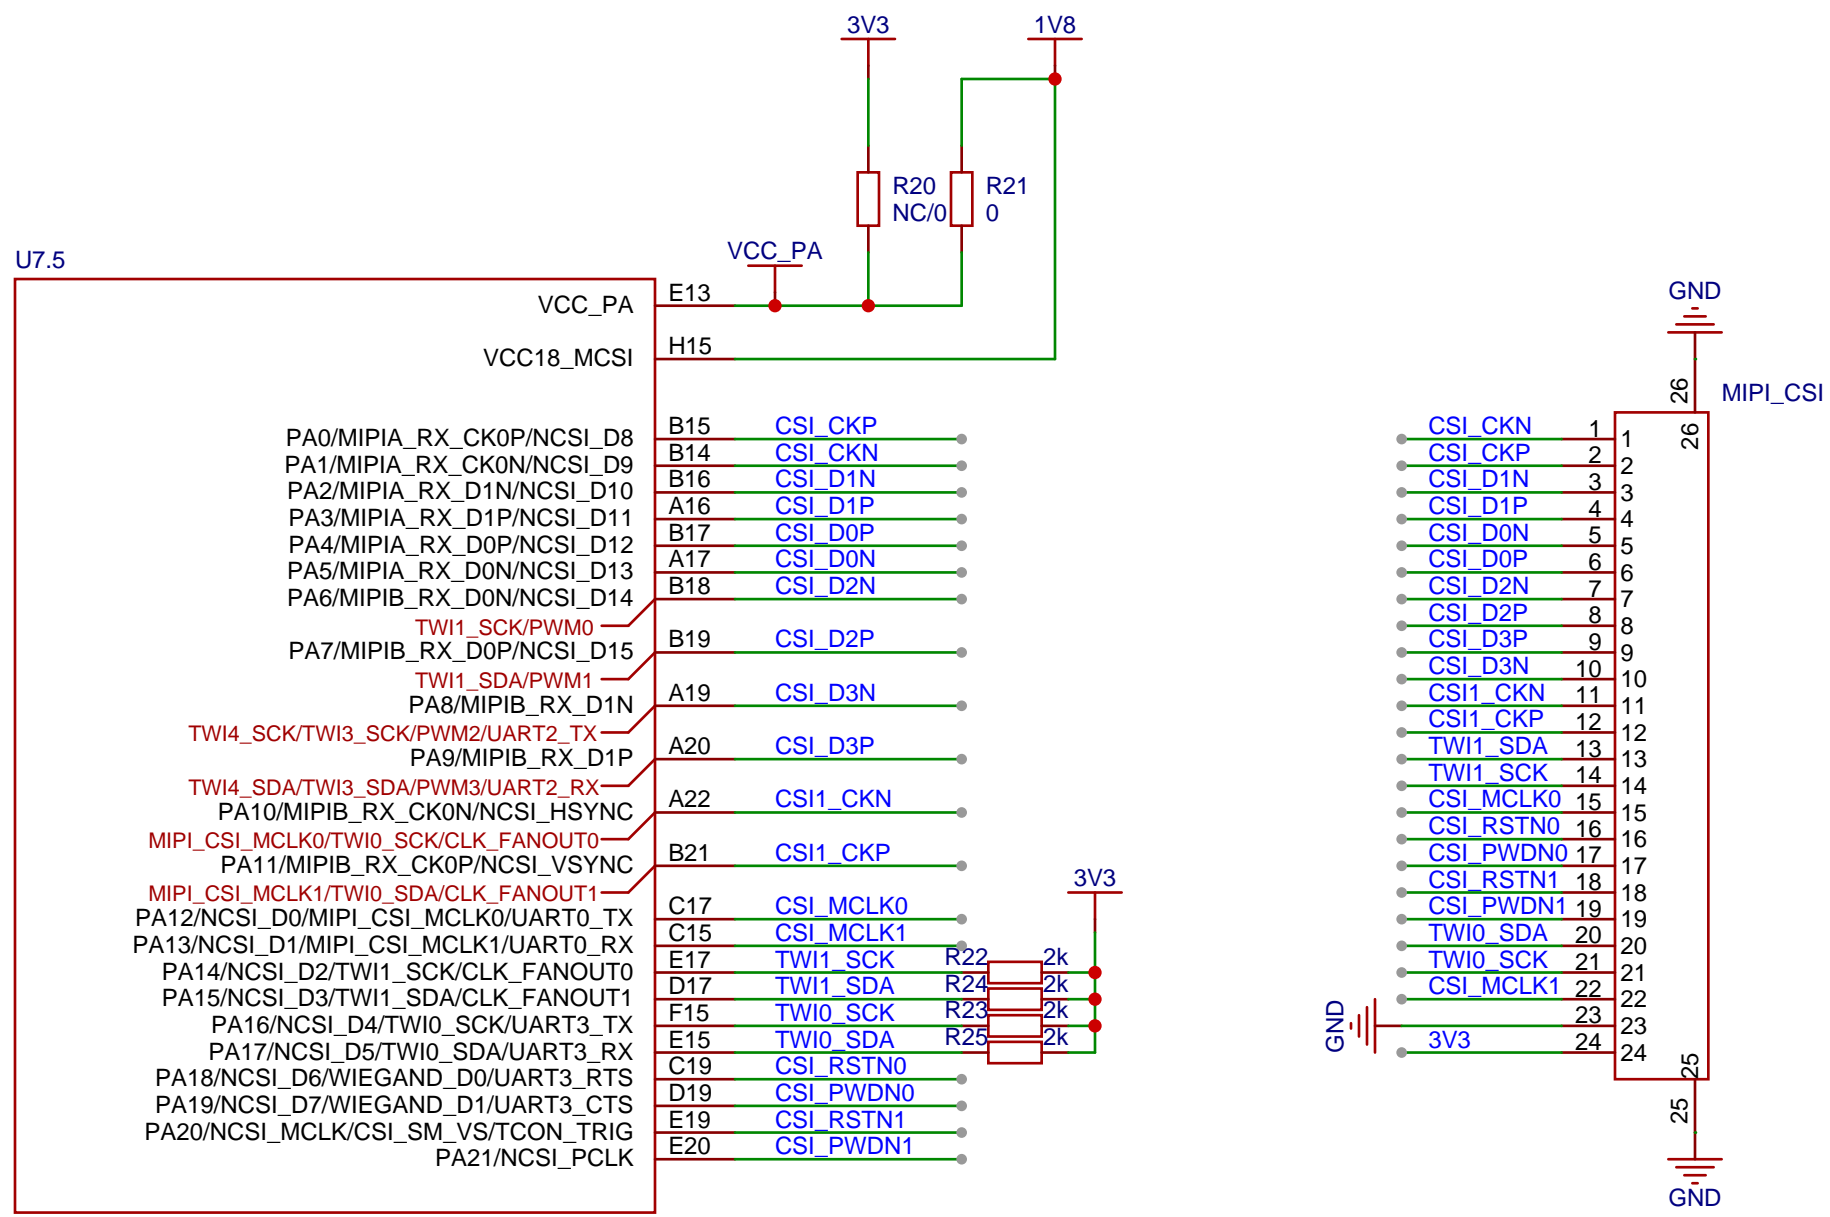

TITLE: 853参考

REV: 1.0

Company: AWOL

Sheet: 1/1

Date: 2021-09-08

Drawn By: YuzukiTsuru

TITLE: 853参考

REV: 1.0

Company: AWOL

Sheet: 1/1

Date: 2021-09-08

Drawn By: YuzukiTsuru

TITLE: 853参考

REV: 1.0

Company: AWOL

Sheet: 1/1

Date: 2021-09-08

Drawn By: YuzukiTsuru

TITLE: 853参考

REV: 1.0

Company: AWOL

Sheet: 1/1

Date: 2021-09-08

Drawn By: YuzukiTsuru