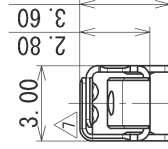

SEC. P-P

△₂ 2016/07/20	DRAWING MAINTENANCE	C16-P309	M. S
△₁ 2014/01/14	ADDED DISTINGUISH OF STAMP	C14-Z020	A. D
△₁₀ 2012/02/21	CHANGED NOTES, ETC.	C12-Z280	E. I
△₉ 2005/11/10	CHANGED PART NAME, ETC.	C05-ZF20	T. O
△₈ 2001/06/07	CHANGED PART NAME & FORM, [B]	C01-X544	A. T
△₇ 2000/11/08	CHANGED FORM & DIMENSION	C00-M342	Y. S
△₆ 1998/07/18	CHANGED DIMENSION & ADDED NOTE	C97-N452	H. K
△₅ 1996/10/28	CHANGED FORM & ADDED A/B PART NO., [A]	C96-M845	H. K
△₄ 1993/02/23	RENEW	C93-6226	I. I
△₃ 1990/07/31	CHANGED FORM	C90-6983	K. O
△₂ 1990/07/02	CHANGED FORM	C90-L752	K. O
△₁ 1989/03/17	誤記訂正	C89-6441	A. H
1988/08/24	NEW	8MC-1022	A. H
LET	REVISION RECORD	NO.	CHKD

GENERAL TOLERANCE

	10MAX	50MAX	100MAX	250MAX	2500VR	ANGLE	ECCENT
A	±0.15	±0.2	±0.3	±0.5	±0.75	±30'	O. 1
B	±0.2	±0.3	±0.55	±0.95	±1.4	±30'	O. 1
③	±0.3	±0.5	±0.8	±1.4	±2	±30'	O. 15

SPECIFIED