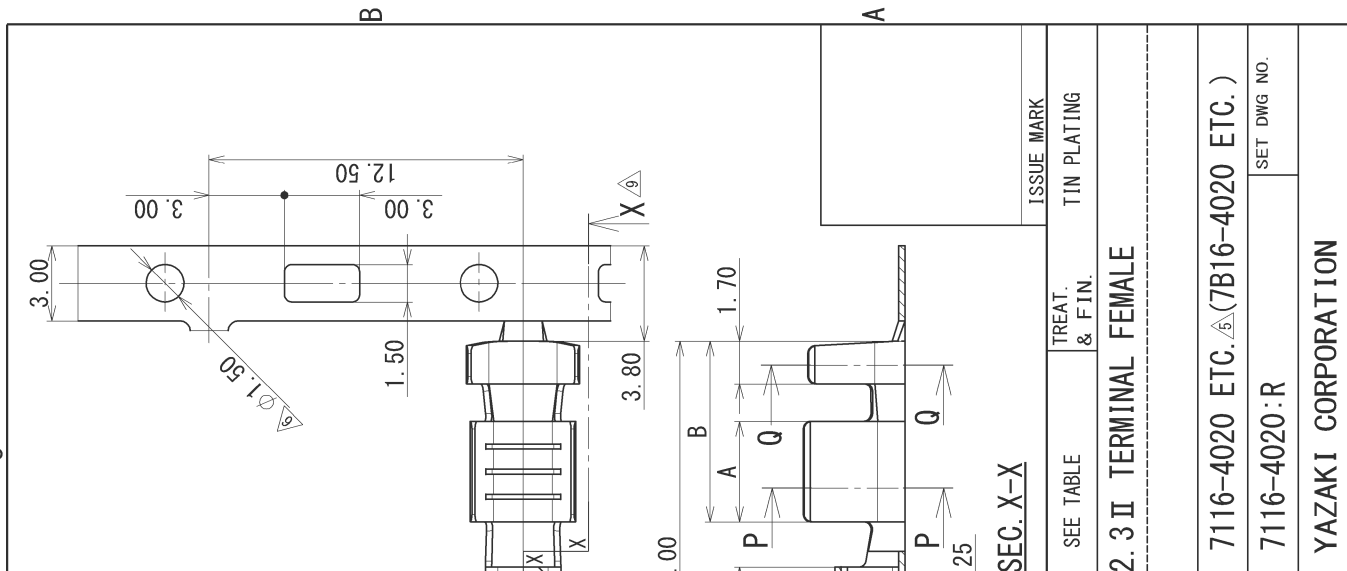

注記

- △₅ 1. ( ) 内品番は、エアバッグ (A/B) 回路及び特別管理回路に使用する時に適用すること。
- △₁₀ 2. 取扱説明書No. YPES-15-080

NOTES

- △₅ 1. PART NUMBERS IN PARENTHESIS SHALL BE USED FOR AIR BAG (A/B) CIRCUITS AND OTHER CIRCUITS DESIGNATED FOR SPECIAL MONITORING.
- △₁₀ 2. HANDLING MANUAL NO. YPES-15-080

△₂ 2016/07/20	DRAWING MAINTENANCE	C16-P309	M. S
△₁ 2014/01/14	ADDED DISTINGUISH OF STAMP	C14-Z020	A. D
△₁₀ 2012/02/21	CHANGED NOTES, ETC.	C12-Z280	E. I
△₉ 2005/11/10	CHANGED PART NAME, ETC.	C05-ZF20	T. O
△₈ 2001/06/07	CHANGED PART NAME & FORM, [B]	C01-X544	A. T
△₇ 2000/11/08	CHANGED FORM & DIMENSION	C00-M342	Y. S
△₆ 1998/07/18	CHANGED DIMENSION & ADDED NOTE	C97-N452	H. K
△₅ 1996/10/28	CHANGED FORM & ADDED A/B PART NO., [A]	C96-M845	H. K
△₄ 1993/02/23	RENEW	C93-6226	I. I
△₃ 1990/07/31	CHANGED FORM	C90-6983	K. O
△₂ 1990/07/02	CHANGED FORM	C90-L752	K. O
△₁ 1989/03/17	誤記訂正	C89-6441	A. H
1988/08/24	NEW	8MC-1022	A. H
LET	REVISION RECORD	NO.	CHKD

GENERAL TOLERANCE

	10MAX	50MAX	100MAX	250MAX	2500VR	ANGLE	ECCENT
A	±0.15	±0.2	±0.3	±0.5	±0.75	±30'	O. 1
B	±0.2	±0.3	±0.55	±0.95	±1.4	±30'	O. 1
③	±0.3	±0.5	±0.8	±1.4	±2	±30'	O. 15

SPECIFIED

△₁₁ DISTINGUISH OF STAMP 識別用の刻印 (□0.8)

△₉ SEC. X-X

MATL. SPEC.	SEE TABLE	TREAT. & FIN.	TIN PLATING
NAME	△₉ 2. 3 II TERMINAL FEMALE		
PART NO.	7116-4020 ETC. △₅ (7B16-4020 ETC.)		
CH. CODE	7116-4020:R		
DWG NO.	7116-4020:R		
SET DWG NO.	7116-4020:R		
ISSUE MARK	YAZAKI CORPORATION