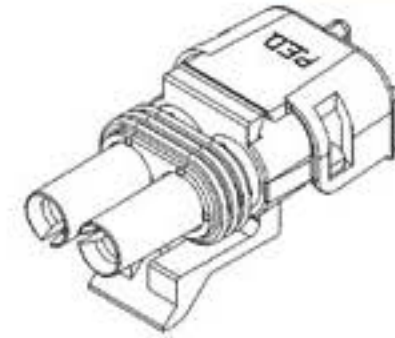

Family ▾

Activities ▾

Gender ▾

Sealed ▾

Terminal(s) blade size [mm] ▾

Product Segment ▾

Application ▾

[Clear](#)[Search →](#)

## 2 Way Black Weather Pack Tower Sealed Female Connector Assembly, Max Current 20 amps

**Part #12015792**[Question about this product?](#)[Attributes](#)[Documents \(6\)](#)[Related Products \(36\)](#)

<b>Part #:</b>	12015792
<b>Description:</b>	2 Way Black Weather Pack Tower Sealed Female Connector Assembly, Max Current 20 amps
<b>Product Type:</b>	Connector
<b>Status:</b>	Active
<b>Family:</b>	Weather Pack
<b>Series:</b>	Tower
<b>Cavities:</b>	2
<b>Sealed:</b>	Sealed
<b>Gender:</b>	Female
<b>Temperature range [°C]:</b>	-40 to 125
<b>Material:</b>	Nylon
<b>Weight [g]:</b>	4.43
<b>Color:</b>	Black
<b>ELV compliant:</b>	Yes
<b>RoHs compliant:</b>	Yes