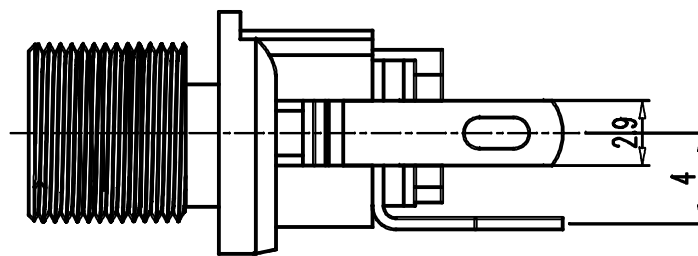

P.C.B HOLE LAYOUT
BOTTOM VIEW

8	TERMINAL	PHOSPHOR BRONZE	1	Sn-PLATED	TOLERANCE							
7	TERMINAL	PHOSPHOR BRONZE	1	Sn-PLATED	UNLESS SPECIFIED							
6	TERMINAL	BRASS	1	Sn-PLATED	UP TO 5mm: ±0.1	ANGULAR	1					
5	PIN	BRASS	1	Sn-PLATED	ABOVE 5mm: ±0.2	±1°						
4	GASKET SMALL	PAPER HLUE	1				NO	DATE	REVISIONS		BY	APPD
3	GASKET BIG	PAPER HLUE	1		TITLE: DC JACK			UNIT : MM	ROHS	DWN		
2	OUTER CONTACT	BRASS	1	Sn-PLATED	MODEL: DC-025BM			SCALE: 1:1	COMPLIANT	CHK'D		
1	HOUSING	PBT	1	BLACK	HAOYU(HONGKONG)LIMITED 皓宇(香港)有限公司				APPD			
NO.	PART NAME	MATERIAL	QTY	FINISHING				PRO.AGL:			REV :AO	