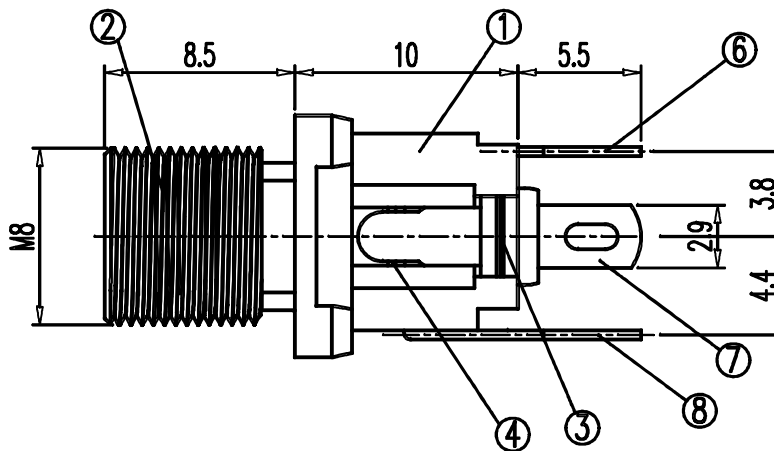

P.C.B HOLE LAYOUT
BOTTOM VIEW

8	TERMINAL	PHOSPHOR BRONZE	1	Sn-PLATED	TOLERANCE							
7	TERMINAL	PHOSPHOR BRONZE	1	Sn-PLATED	UNLESS SPECIFIED							
6	TERMINAL	BRASS	1	Sn-PLATED	UP TO 5mm: ±0.1	ANGULAR	1					
5	PIN	BRASS	1	Sn-PLATED	ABOVE 5mm: ±0.2	±1°						
4	GASKET SMALL	PAPER HLUE	1				NO	DATE	REVISIONS		BY	APPD
3	GASKET BIG	PAPER HLUE	1		TITLE: DC JACK			UNIT : MM	ROHS	DWN		
2	OUTER CONTACT	BRASS	1	Sn-PLATED	MODEL: DC-025BM			SCALE: 1:1	COMPLIANT	CHK'D		
1	HOUSING	PBT	1	BLACK	HAOYU(HONGKONG)LIMITED 皓宇(香港)有限公司				APPD			
NO.	PART NAME	MATERIAL	QTY	FINISHING				PRO.AGL:			REV :AO	