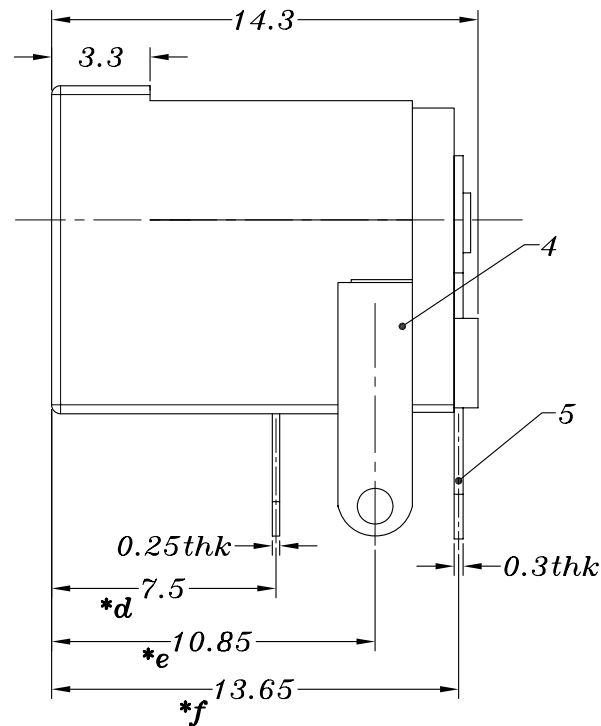

SCHEMATIC

P.C.B LAYOUT

MATAL	X
SUS	0.2mm
PBS	0.25mm

PIN	φ1.45	φ2.0	φ2.35	φ2.5
APPD.				

					TOLERANCE UNLESS SPECIFIED									
6	DC005 PING	BRASS	1	Ni PLATED	UP TO 5mm: ±0.1	ANGULAR	A1	2017.04.28	更新材质		GYW			
5	DC005 4#FLAT PIECE 2.5	BRASS	1	Ag PLATED	ABOVE 5mm: ±0.2	±1°	NO	DATE	REVISIONS		BY	APPD		
4	DC005 2#CURVE PIECE 2.5	BRASS	1	Ag PLATED	TITLE : DC JACK		UNIT : MM		ROHS COMPLIANT	DWN				
3	DC005 3#SPRING 2.5	PBS/SUS	1	Ag PLATED	MODEL : DC-005S		SCALE: 4:1		CHK'D					
2	DC005 COVER	PBT	1	BLACK/RED/YELLOW	HAOYU(HONGKONG)LIMITED 皓宇(香港)有限公司							APPD		
1	DC005 CASE	PBT	1	BLACK/RED/YELLOW								PRO.AGL:		REV :A1
NO.	PART NAME	MATERIAL	QTY	FINISHING										