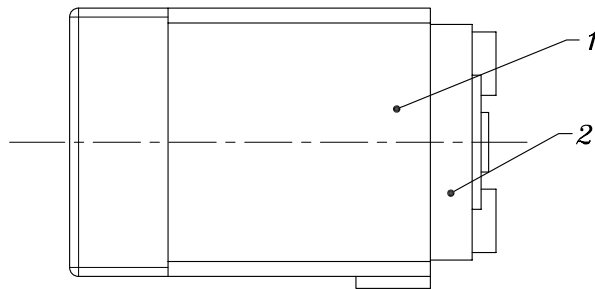

SCHEMATIC

P.C.B LAYOUT

MATAL	X
SUS	0.2mm
PBS	0.25mm

PIN	φ1.45	φ2.0	φ2.35	φ2.5
APPD.				

					TOLERANCE UNLESS SPECIFIED									
6	DC005 PING	BRASS	1	Ni PLATED	UP TO 5mm: ±0.1	ANGULAR	A1	2017.04.28	更新材质		GYW			
5	DC005 4#FLAT PIECE 2.5	BRASS	1	Ag PLATED	ABOVE 5mm: ±0.2	±1°	NO	DATE	REVISIONS		BY	APPD		
4	DC005 2#CURVE PIECE 2.5	BRASS	1	Ag PLATED	TITLE : DC JACK		UNIT : MM		ROHS COMPLIANT	DWN				
3	DC005 3#SPRING 2.5	PBS/SUS	1	Ag PLATED	MODEL : DC-005S		SCALE: 4:1		CHK'D					
2	DC005 COVER	PBT	1	BLACK/RED/YELLOW	HAOYU(HONGKONG)LIMITED 皓宇(香港)有限公司							APPD		
1	DC005 CASE	PBT	1	BLACK/RED/YELLOW								PRO.AGL:		REV :A1
NO.	PART NAME	MATERIAL	QTY	FINISHING										