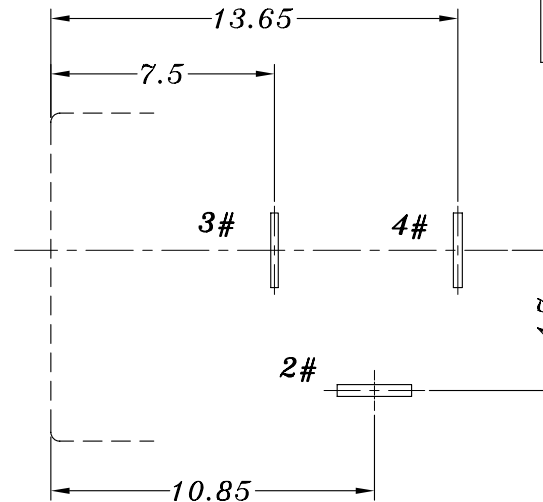

SCHEMATIC

P.C.B LAYOUT

MATAL	X
SUS	0.2mm
PBS	0.25mm

PIN	φ1.45	φ2.0	φ2.35	φ2.5
APPD.				

					TOLERANCE UNLESS SPECIFIED									
6	DC005 PING	BRASS	1	Ni PLATED	UP TO 5mm: ±0.1	ANGULAR	A1	2017.04.28	更新材质		GYW			
5	DC005 4#FLAT PIECE 2.5	BRASS	1	Ag PLATED	ABOVE 5mm: ±0.2	±1°	NO	DATE	REVISIONS		BY	APPD		
4	DC005 2#CURVE PIECE 2.5	BRASS	1	Ag PLATED	TITLE : DC JACK		UNIT : MM		ROHS COMPLIANT	DWN				
3	DC005 3#SPRING 2.5	PBS/SUS	1	Ag PLATED	MODEL : DC-005S		SCALE: 4:1		CHK'D					
2	DC005 COVER	PBT	1	BLACK/RED/YELLOW	HAOYU(HONGKONG)LIMITED 皓宇(香港)有限公司							APPD		
1	DC005 CASE	PBT	1	BLACK/RED/YELLOW								PRO.AGL:		REV :A1
NO.	PART NAME	MATERIAL	QTY	FINISHING										