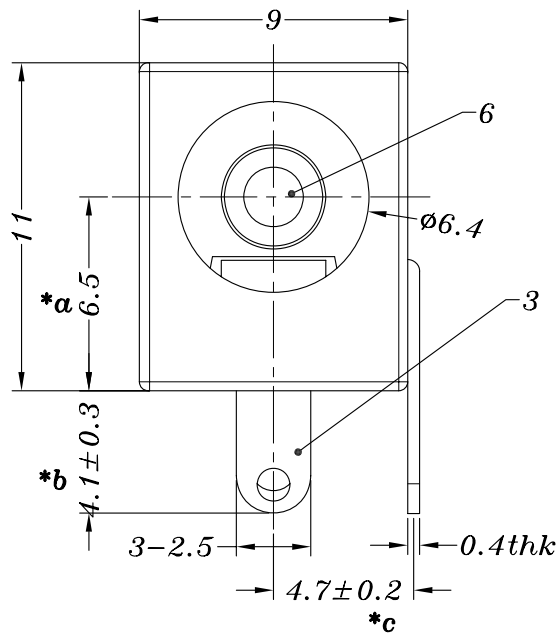

SCHEMATIC

P.C.B LAYOUT

MATAL	X
SUS	0.2mm
PBS	0.25mm

PIN	φ1.45	φ2.0	φ2.35	φ2.5
APPD.				

					TOLERANCE UNLESS SPECIFIED									
6	DC005 PING	BRASS	1	Ni PLATED	UP TO 5mm: ±0.1	ANGULAR	A1	2017.04.28	更新材质		GYW			
5	DC005 4#FLAT PIECE 2.5	BRASS	1	Ag PLATED	ABOVE 5mm: ±0.2	±1°	NO	DATE	REVISIONS		BY	APPD		
4	DC005 2#CURVE PIECE 2.5	BRASS	1	Ag PLATED	TITLE : DC JACK		UNIT : MM		ROHS COMPLIANT	DWN				
3	DC005 3#SPRING 2.5	PBS/SUS	1	Ag PLATED	MODEL : DC-005S		SCALE: 4:1		CHK'D					
2	DC005 COVER	PBT	1	BLACK/RED/YELLOW	HAOYU(HONGKONG)LIMITED 皓宇(香港)有限公司							APPD		
1	DC005 CASE	PBT	1	BLACK/RED/YELLOW								PRO.AGL:		REV :A1
NO.	PART NAME	MATERIAL	QTY	FINISHING										